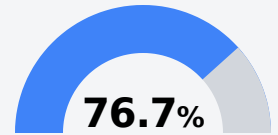

Teacher Data

24.7

Teachers

Experienced Teachers