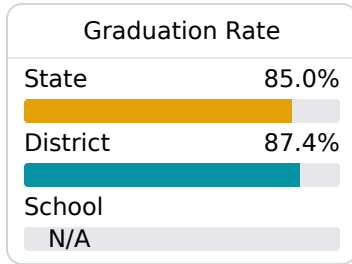

School Report Card 2019 - 2020

For more detailed information, please visit <https://msrc.mdek12.org>.

C Ripley Middle School South Tippah School District

718 S. Clayton Street
Ripley, MS 38663

Jamey Wright
wrightj@stippah.k12.ms.us

Identified for **Additional Targeted Support and Improvement**

Due to the impact of COVID-19 on school closures in the 2019-20 school year and a waiver from the U.S. Department of Education, the Mississippi Department of Education (MDE) has no assessment and accountability data to report for the 2019-20 school year.

Teacher Data

36.5

Teachers

78.1%

Experienced Teachers

0.0%

Provisional Teachers

98.9%

In-Field Teachers