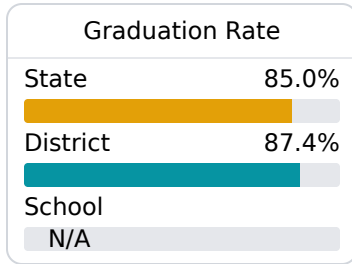

Ripley Middle School

South Tippah School District

718 S. Clayton Street
Ripley, MS 38663

Damon Ladner
ladnerd@std.ms

Identified for **Additional Targeted Support and Improvement**

Due to the impact of COVID-19 on school closures in the 2019-20 school year and a waiver from the U.S. Department of Education, the Mississippi Department of Education (MDE) has no assessment and accountability data to report for the 2019-20 school year.