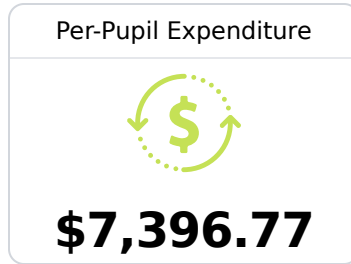

Ripley Middle School

South Tippah School District

718 S. Clayton Street
Ripley, MS 38663

Damon Ladner
ladnerd@std.ms

Identified for **Additional Targeted Support and Improvement**

Due to the impact of COVID-19 on school closures in the 2019-20 school year and a waiver from the U.S. Department of Education, the Mississippi Department of Education (MDE) has no assessment and accountability data to report for the 2019-20 school year.