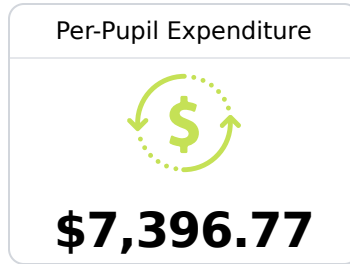

Identified for **Additional Targeted Support and Improvement**

Due to the impact of COVID-19 on school closures in the 2019-20 school year and a waiver from the U.S. Department of Education, the Mississippi Department of Education (MDE) has no assessment and accountability data to report for the 2019-20 school year.