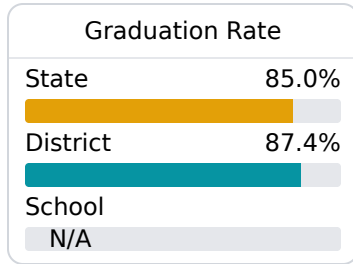

Ripley Middle School

South Tippah School District

718 S. Clayton Street
Ripley, MS 38663

Damon Ladner
ladnerd@std.ms

Identified for **Additional Targeted Support and Improvement**

Due to the impact of COVID-19 on school closures in the 2019-20 school year and a waiver from the U.S. Department of Education, the Mississippi Department of Education (MDE) has no assessment and accountability data to report for the 2019-20 school year.