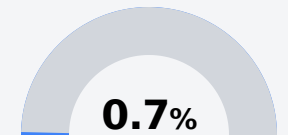

Provisional Teachers