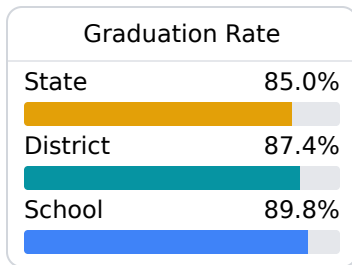

B Ripley High School South Tippah School District

 720 S Clayton Street
Ripley, MS 38663

 George M. Buchanan
BuchananB@std.ms

Due to the impact of COVID-19 on school closures in the 2019-20 school year and a waiver from the U.S. Department of Education, the Mississippi Department of Education (MDE) has no assessment and accountability data to report for the 2019-20 school year.