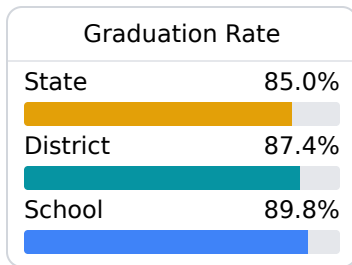

B Ripley High School South Tippah School District

720 S Clayton Street
Ripley, MS 38663

George M. Buchanan
BuchananB@std.ms

Due to the impact of COVID-19 on school closures in the 2019-20 school year and a waiver from the U.S. Department of Education, the Mississippi Department of Education (MDE) has no assessment and accountability data to report for the 2019-20 school year.