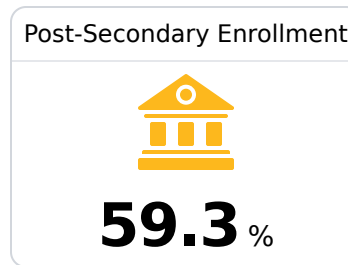

B Ripley High School South Tippah School District

 720 S Clayton Street
Ripley, MS 38663

 George M. Buchanan
BuchananB@std.ms

Due to the impact of COVID-19 on school closures in the 2019-20 school year and a waiver from the U.S. Department of Education, the Mississippi Department of Education (MDE) has no assessment and accountability data to report for the 2019-20 school year.