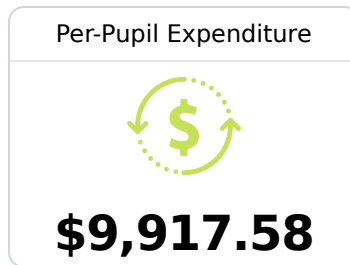

B Ripley High School South Tippah School District

 720 S Clayton Street
Ripley, MS 38663

 George M. Buchanan
BuchananB@std.ms

Due to the impact of COVID-19 on school closures in the 2019-20 school year and a waiver from the U.S. Department of Education, the Mississippi Department of Education (MDE) has no assessment and accountability data to report for the 2019-20 school year.