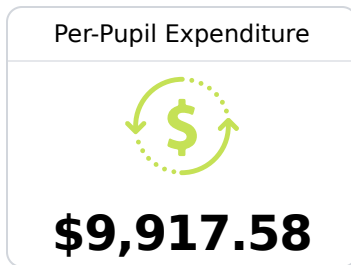

B Ripley High School South Tippah School District

720 S Clayton Street
Ripley, MS 38663

George M. Buchanan
BuchananB@std.ms

Due to the impact of COVID-19 on school closures in the 2019-20 school year and a waiver from the U.S. Department of Education, the Mississippi Department of Education (MDE) has no assessment and accountability data to report for the 2019-20 school year.