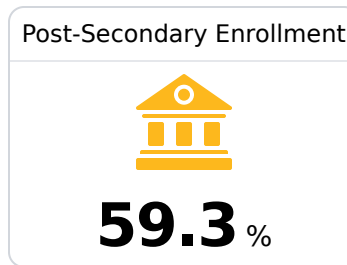

B Ripley High School South Tippah School District

720 S Clayton Street
Ripley, MS 38663

George M. Buchanan
BuchananB@std.ms

Due to the impact of COVID-19 on school closures in the 2019-20 school year and a waiver from the U.S. Department of Education, the Mississippi Department of Education (MDE) has no assessment and accountability data to report for the 2019-20 school year.