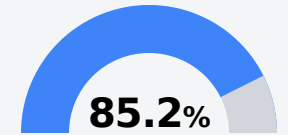

Teacher Data

33.7

Teachers

Experienced Teachers