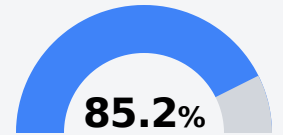

Teacher Data

33.7

Teachers

Experienced Teachers