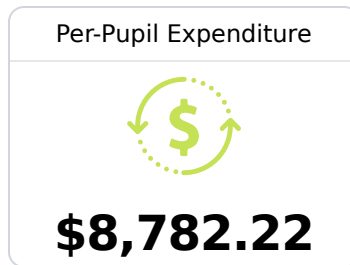

A Ripley Elementary School

South Tippah School District

702 W Terry Street
Ripley, MS 38663

Leigh Anne Sanderson
sandersonla@stsd.ms

Due to the impact of COVID-19 on school closures in the 2019-20 school year and a waiver from the U.S. Department of Education, the Mississippi Department of Education (MDE) has no assessment and accountability data to report for the 2019-20 school year.

Graduation Rate	
State	85.0%
District	87.4%
School	N/A

Teacher Data

52.4

Teachers

87.2%

Experienced Teachers

1.9%

Provisional Teachers

98.1%

In-Field Teachers