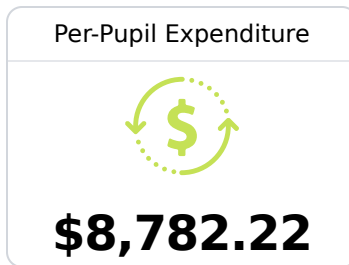

Ripley Elementary School

South Tippah School District

702 W Terry Street
Ripley, MS 38663

Leigh Anne Sanderson
sandersonla@stsd.ms

Due to the impact of COVID-19 on school closures in the 2019-20 school year and a waiver from the U.S. Department of Education, the Mississippi Department of Education (MDE) has no assessment and accountability data to report for the 2019-20 school year.

Graduation Rate	
State	85.0%
District	87.4%
School	N/A

Teacher Data

52.4

Teachers

87.2%

Experienced Teachers

1.9%

Provisional Teachers

98.1%

In-Field Teachers