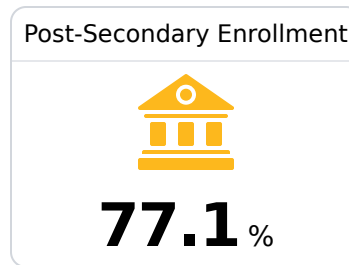

## **B** Pine Grove High School

South Tippah School District

 3510A CR 600  
Ripley, MS 38663

 Tommy Ozbirn  
ozbirnt@stds.ms

Due to the impact of COVID-19 on school closures in the 2019-20 school year and a waiver from the U.S. Department of Education, the Mississippi Department of Education (MDE) has no assessment and accountability data to report for the 2019-20 school year.