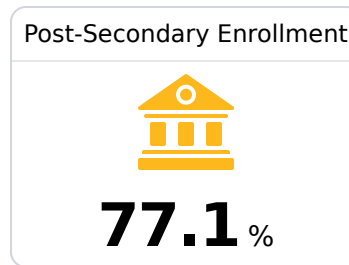

B Pine Grove High School

South Tippah School District

 3510A CR 600
Ripley, MS 38663

 Tommy Ozbirn
ozbirnt@stds.ms

Due to the impact of COVID-19 on school closures in the 2019-20 school year and a waiver from the U.S. Department of Education, the Mississippi Department of Education (MDE) has no assessment and accountability data to report for the 2019-20 school year.