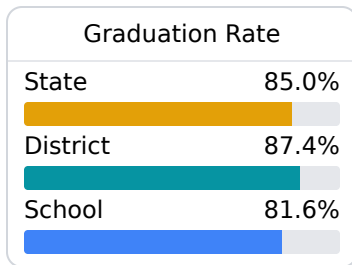

B Pine Grove High School

South Tippah School District

 3510A CR 600
Ripley, MS 38663

 Tommy Ozbirn
ozbirnt@stds.ms

Due to the impact of COVID-19 on school closures in the 2019-20 school year and a waiver from the U.S. Department of Education, the Mississippi Department of Education (MDE) has no assessment and accountability data to report for the 2019-20 school year.