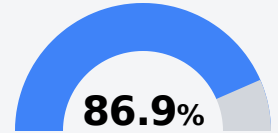

Teacher Data

46.3

Teachers

Experienced Teachers