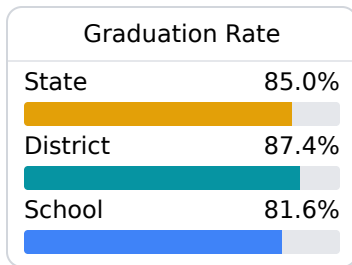

## **B** Pine Grove High School

South Tippah School District

 3510A CR 600  
Ripley, MS 38663

 Tommy Ozbirn  
ozbirnt@stds.ms

Due to the impact of COVID-19 on school closures in the 2019-20 school year and a waiver from the U.S. Department of Education, the Mississippi Department of Education (MDE) has no assessment and accountability data to report for the 2019-20 school year.