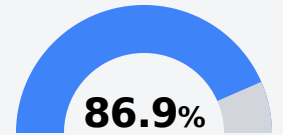

Teacher Data

46.3

Teachers

Experienced Teachers