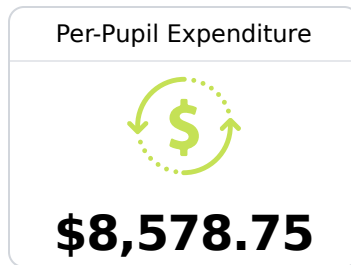

## **B** Pine Grove High School

South Tippah School District

 3510A CR 600  
Ripley, MS 38663

 Tommy Ozbirn  
ozbirnt@stds.ms

Due to the impact of COVID-19 on school closures in the 2019-20 school year and a waiver from the U.S. Department of Education, the Mississippi Department of Education (MDE) has no assessment and accountability data to report for the 2019-20 school year.