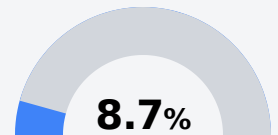

Provisional Teachers