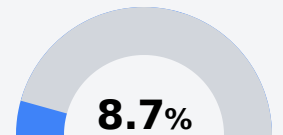

Provisional Teachers