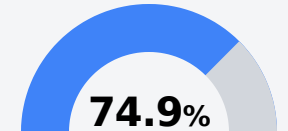

Teacher Data

34.7

Teachers

Experienced Teachers