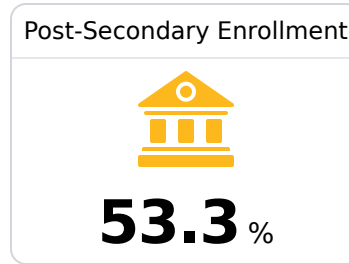

## **B** Blue Mountain High School South Tippah School District

408 W. Mill Street  
Blue Mountain, MS 38610

Lee Holt  
holtl@std.ms

Identified for **Comprehensive Support and Improvement**

Due to the impact of COVID-19 on school closures in the 2019-20 school year and a waiver from the U.S. Department of Education, the Mississippi Department of Education (MDE) has no assessment and accountability data to report for the 2019-20 school year.