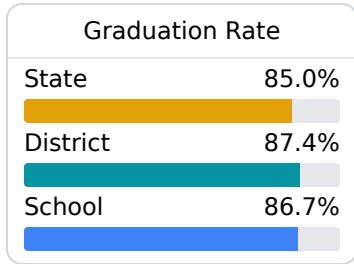

School Report Card 2019 - 2020

For more detailed information, please visit <https://msrc.mdek12.org>.

B Blue Mountain High School South Tippah School District

408 W. Mill Street
Blue Mountain, MS 38610

Lee Holt
holtl@std.ms

Identified for **Comprehensive Support and Improvement**

Due to the impact of COVID-19 on school closures in the 2019-20 school year and a waiver from the U.S. Department of Education, the Mississippi Department of Education (MDE) has no assessment and accountability data to report for the 2019-20 school year.

Teacher Data

34.7

Teachers

Experienced Teachers

Provisional Teachers

In-Field Teachers