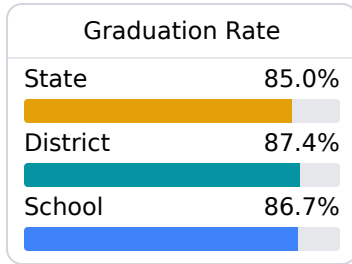

## **B** Blue Mountain High School South Tippah School District

408 W. Mill Street  
Blue Mountain, MS 38610

Lee Holt  
holtl@std.ms

Identified for **Comprehensive Support and Improvement**

Due to the impact of COVID-19 on school closures in the 2019-20 school year and a waiver from the U.S. Department of Education, the Mississippi Department of Education (MDE) has no assessment and accountability data to report for the 2019-20 school year.