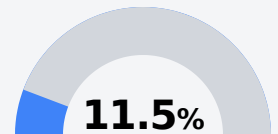

Provisional Teachers