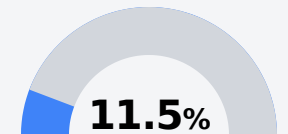

Provisional Teachers