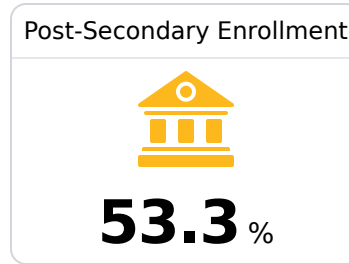

School Report Card 2019 - 2020

For more detailed information, please visit <https://msrc.mdek12.org>.

B Blue Mountain High School South Tippah School District

408 W. Mill Street
Blue Mountain, MS 38610

Lee Holt
holtl@std.ms

Identified for **Comprehensive Support and Improvement**

Due to the impact of COVID-19 on school closures in the 2019-20 school year and a waiver from the U.S. Department of Education, the Mississippi Department of Education (MDE) has no assessment and accountability data to report for the 2019-20 school year.