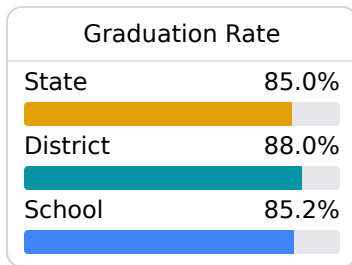

B Walnut Attendance Center North Tippah School District

 280 Commerce St.
Walnut, MS 38683

 Trey Rolison
trey.rolison@ntippah.k12.ms.us

Due to the impact of COVID-19 on school closures in the 2019-20 school year and a waiver from the U.S. Department of Education, the Mississippi Department of Education (MDE) has no assessment and accountability data to report for the 2019-20 school year.