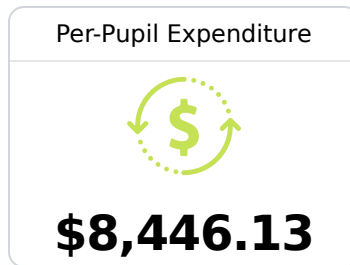

B Walnut Attendance Center North Tippah School District

 280 Commerce St.
Walnut, MS 38683

 Trey Rolison
trey.rolison@ntippah.k12.ms.us

Due to the impact of COVID-19 on school closures in the 2019-20 school year and a waiver from the U.S. Department of Education, the Mississippi Department of Education (MDE) has no assessment and accountability data to report for the 2019-20 school year.