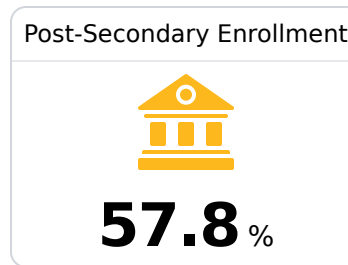

B Walnut Attendance Center North Tippah School District

 280 Commerce St.
Walnut, MS 38683

 Trey Rolison
trey.rolison@ntippah.k12.ms.us

Due to the impact of COVID-19 on school closures in the 2019-20 school year and a waiver from the U.S. Department of Education, the Mississippi Department of Education (MDE) has no assessment and accountability data to report for the 2019-20 school year.