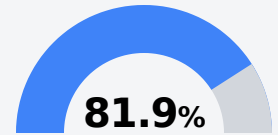

Teacher Data

18.8

Teachers

Experienced Teachers