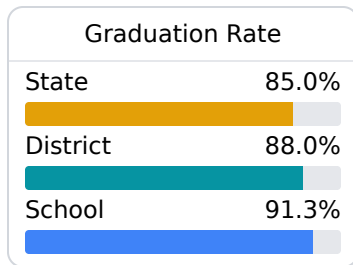

## Falkner High School

North Tippah School District

20350 HWY 15  
Falkner, MS 38629

JENNIFER STROUPE  
[jennifer.stroupe@ntippah.k12.ms.us](mailto:jennifer.stroupe@ntippah.k12.ms.us)

Due to the impact of COVID-19 on school closures in the 2019-20 school year and a waiver from the U.S. Department of Education, the Mississippi Department of Education (MDE) has no assessment and accountability data to report for the 2019-20 school year.