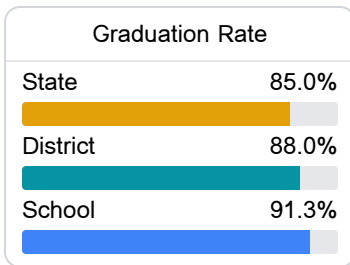

Falkner High School

North Tippah School District

20350 HWY 15
Falkner, MS 38629

JENNIFER STROUPE
jennifer.stroupe@ntippah.k12.ms.us

Due to the impact of COVID-19 on school closures in the 2019-20 school year and a waiver from the U.S. Department of Education, the Mississippi Department of Education (MDE) has no assessment and accountability data to report for the 2019-20 school year.