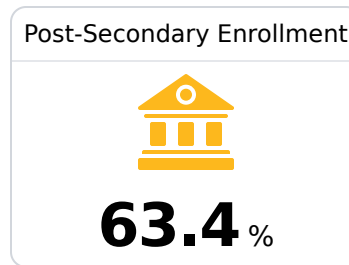

## Falkner High School

North Tippah School District

20350 HWY 15  
Falkner, MS 38629

JENNIFER STROUPE  
[jennifer.stroupe@ntippah.k12.ms.us](mailto:jennifer.stroupe@ntippah.k12.ms.us)

Due to the impact of COVID-19 on school closures in the 2019-20 school year and a waiver from the U.S. Department of Education, the Mississippi Department of Education (MDE) has no assessment and accountability data to report for the 2019-20 school year.