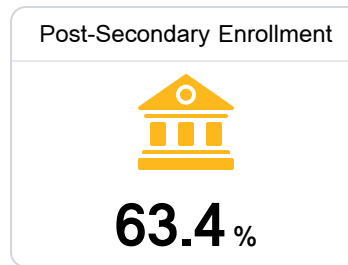

Falkner High School

North Tippah School District

20350 HWY 15
Falkner, MS 38629

JENNIFER STROUPE
jennifer.stroupe@ntippah.k12.ms.us

Due to the impact of COVID-19 on school closures in the 2019-20 school year and a waiver from the U.S. Department of Education, the Mississippi Department of Education (MDE) has no assessment and accountability data to report for the 2019-20 school year.