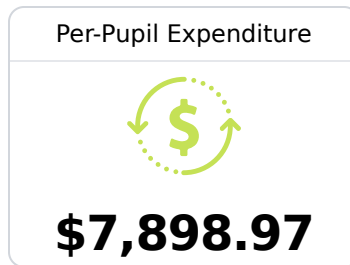

Graduation Rate	
State	85.0%
District	88.0%
School	N/A