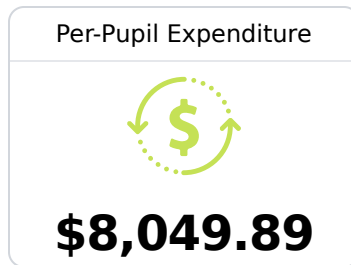

Senatobia Middle School

Senatobia Municipal School District

303 College Street
Senatobia, MS 38668

Spence Rodman
srodman@senatobiaschools.com

Due to the impact of COVID-19 on school closures in the 2019-20 school year and a waiver from the U.S. Department of Education, the Mississippi Department of Education (MDE) has no assessment and accountability data to report for the 2019-20 school year.

Graduation Rate	
State	85.0%
District	80.7%
School	N/A