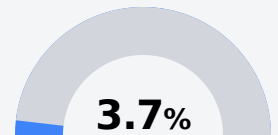

Graduation Rate	
State	85.0%
District	80.7%
School	N/A

Teacher Data

27.3

Teachers

Experienced Teachers

Provisional Teachers

In-Field Teachers