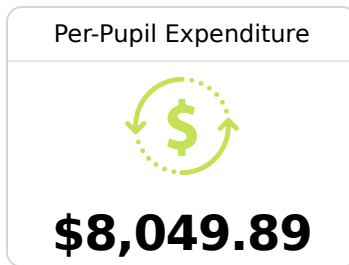

Senatobia Middle School

Senatobia Municipal School District

303 College Street
Senatobia, MS 38668

Lisa Hadden
lhadden@senatobiashcools.com

Due to the impact of COVID-19 on school closures in the 2019-20 school year and a waiver from the U.S. Department of Education, the Mississippi Department of Education (MDE) has no assessment and accountability data to report for the 2019-20 school year.