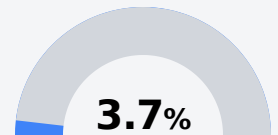

Provisional Teachers