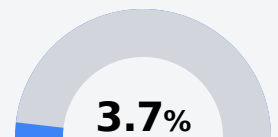

Provisional Teachers