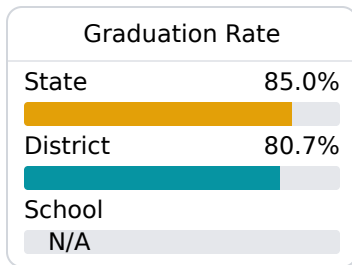

Senatobia Middle School

Senatobia Municipal School District

303 College Street
Senatobia, MS 38668

Lisa Hadden
lhadden@senatobiashcools.com

Due to the impact of COVID-19 on school closures in the 2019-20 school year and a waiver from the U.S. Department of Education, the Mississippi Department of Education (MDE) has no assessment and accountability data to report for the 2019-20 school year.