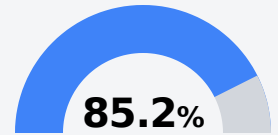

Teacher Data

27.3

Teachers

Experienced Teachers