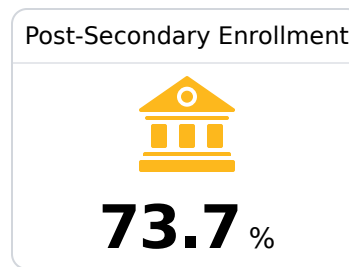

B Senatobia High School

Senatobia Municipal School District

 221 Warrior Drive
Senatobia, MS 38668

 Grant Alford
galford@senatobiaschools.com

Due to the impact of COVID-19 on school closures in the 2019-20 school year and a waiver from the U.S. Department of Education, the Mississippi Department of Education (MDE) has no assessment and accountability data to report for the 2019-20 school year.