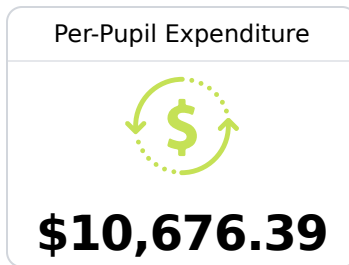

## **B** Senatobia High School

Senatobia Municipal School District

 221 Warrior Drive  
Senatobia, MS 38668

 Chris Harlow  
charlow@senatobiaschools.com

Due to the impact of COVID-19 on school closures in the 2019-20 school year and a waiver from the U.S. Department of Education, the Mississippi Department of Education (MDE) has no assessment and accountability data to report for the 2019-20 school year.