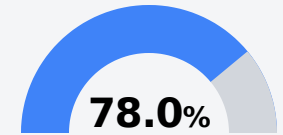

Teacher Data

39.5

Teachers

Experienced Teachers