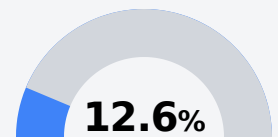

Provisional Teachers