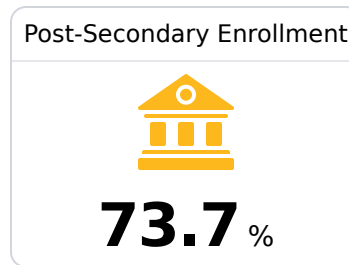

B Senatobia High School

Senatobia Municipal School District

 221 Warrior Drive
Senatobia, MS 38668

 Chris Harlow
charlow@senatobiaschools.com

Due to the impact of COVID-19 on school closures in the 2019-20 school year and a waiver from the U.S. Department of Education, the Mississippi Department of Education (MDE) has no assessment and accountability data to report for the 2019-20 school year.