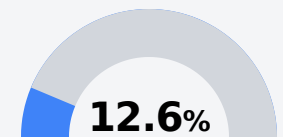

Provisional Teachers