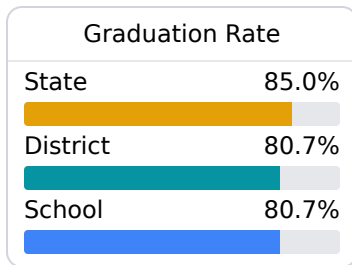

## **B** Senatobia High School

Senatobia Municipal School District

 221 Warrior Drive  
Senatobia, MS 38668

 Chris Harlow  
charlow@senatobiaschools.com

Due to the impact of COVID-19 on school closures in the 2019-20 school year and a waiver from the U.S. Department of Education, the Mississippi Department of Education (MDE) has no assessment and accountability data to report for the 2019-20 school year.