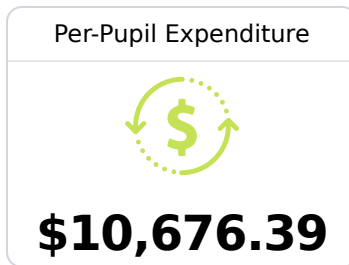

B Senatobia High School

Senatobia Municipal School District

 221 Warrior Drive
Senatobia, MS 38668

 Chris Harlow
charlow@senatobiaschools.com

Due to the impact of COVID-19 on school closures in the 2019-20 school year and a waiver from the U.S. Department of Education, the Mississippi Department of Education (MDE) has no assessment and accountability data to report for the 2019-20 school year.