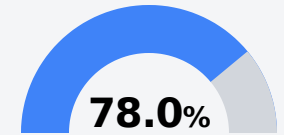

Teacher Data

39.5

Teachers

Experienced Teachers