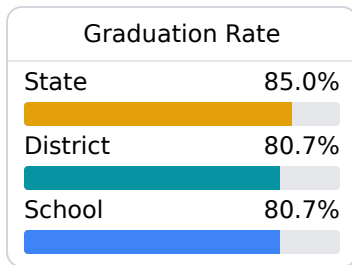

B Senatobia High School

Senatobia Municipal School District

 221 Warrior Drive
Senatobia, MS 38668

 Chris Harlow
charlow@senatobiaschools.com

Due to the impact of COVID-19 on school closures in the 2019-20 school year and a waiver from the U.S. Department of Education, the Mississippi Department of Education (MDE) has no assessment and accountability data to report for the 2019-20 school year.