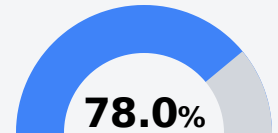

Teacher Data

39.5

Teachers

Experienced Teachers