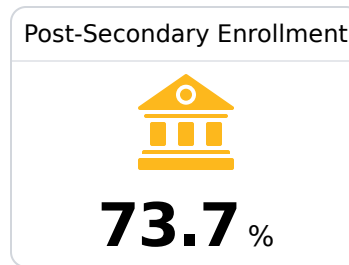

## **B** Senatobia High School

Senatobia Municipal School District

 221 Warrior Drive  
Senatobia, MS 38668

 Chris Harlow  
charlow@senatobiaschools.com

Due to the impact of COVID-19 on school closures in the 2019-20 school year and a waiver from the U.S. Department of Education, the Mississippi Department of Education (MDE) has no assessment and accountability data to report for the 2019-20 school year.