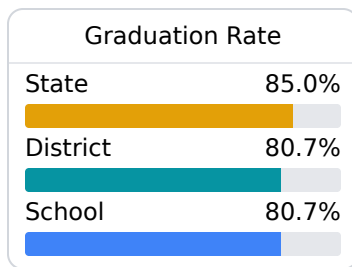

B Senatobia High School

Senatobia Municipal School District

 221 Warrior Drive
Senatobia, MS 38668

 Grant Alford
galford@senatobiaschools.com

Due to the impact of COVID-19 on school closures in the 2019-20 school year and a waiver from the U.S. Department of Education, the Mississippi Department of Education (MDE) has no assessment and accountability data to report for the 2019-20 school year.