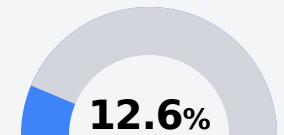

Provisional Teachers