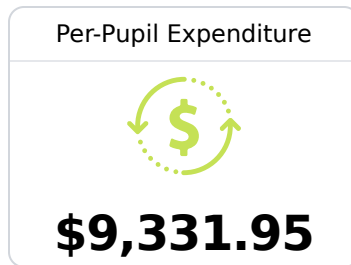

B Senatobia Elementary School

Senatobia Municipal School District

301 Marvin Street
Senatobia, MS 38668

Dr. Archie Mitchell
amitchell@senatobia.k12.ms.us

Due to the impact of COVID-19 on school closures in the 2019-20 school year and a waiver from the U.S. Department of Education, the Mississippi Department of Education (MDE) has no assessment and accountability data to report for the 2019-20 school year.

Graduation Rate	
State	85.0%
District	80.7%
School	N/A

Teacher Data

52.3

Teachers

84.7%

Experienced Teachers

0.0%

Provisional Teachers

99.3%

In-Field Teachers