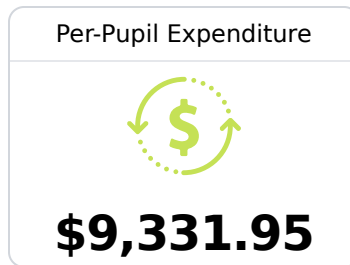

Graduation Rate	
State	85.0%
District	80.7%
School	N/A