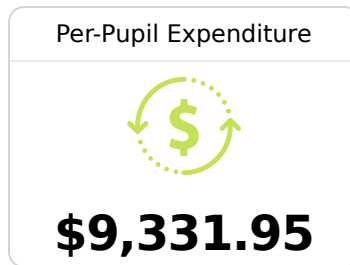

B Senatobia Elementary School

Senatobia Municipal School District

301 Marvin Street
Senatobia, MS 38668

Dr. Archie Mitchell
amitchell@senatobia.k12.ms.us

Due to the impact of COVID-19 on school closures in the 2019-20 school year and a waiver from the U.S. Department of Education, the Mississippi Department of Education (MDE) has no assessment and accountability data to report for the 2019-20 school year.

Graduation Rate	
State	85.0%
District	80.7%
School	N/A

Teacher Data

52.3

Teachers

84.7%

Experienced Teachers

0.0%

Provisional Teachers

99.3%

In-Field Teachers