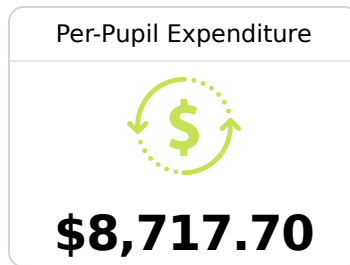

Strayhorn High School Tate County School District

 86 Mustang Drive
Sarah, MS 38665

 Stephen Robert Beebe
sbeebe@tcsdms.org

Due to the impact of COVID-19 on school closures in the 2019-20 school year and a waiver from the U.S. Department of Education, the Mississippi Department of Education (MDE) has no assessment and accountability data to report for the 2019-20 school year.