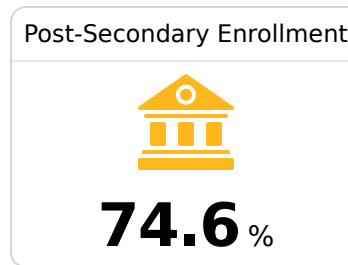

Strayhorn High School Tate County School District

 86 Mustang Drive
Sarah, MS 38665

 Stephen Robert Beebe
sbeebe@tcsdms.org

Due to the impact of COVID-19 on school closures in the 2019-20 school year and a waiver from the U.S. Department of Education, the Mississippi Department of Education (MDE) has no assessment and accountability data to report for the 2019-20 school year.