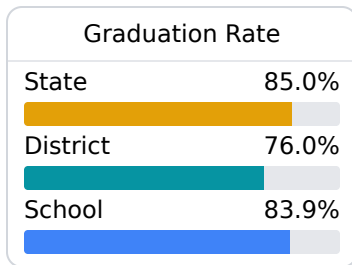

Strayhorn High School Tate County School District

 86 Mustang Drive
Sarah, MS 38665

 Stephen Robert Beebe
sbeebe@tcsdms.org

Due to the impact of COVID-19 on school closures in the 2019-20 school year and a waiver from the U.S. Department of Education, the Mississippi Department of Education (MDE) has no assessment and accountability data to report for the 2019-20 school year.