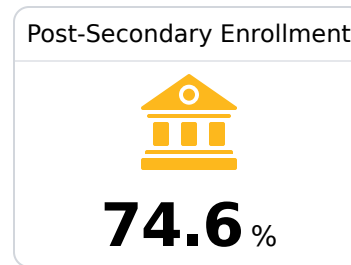

Strayhorn High School Tate County School District

 86 Mustang Drive
Sarah, MS 38665

 Stephen Robert Beebe
sbeebe@tcsdms.org

Due to the impact of COVID-19 on school closures in the 2019-20 school year and a waiver from the U.S. Department of Education, the Mississippi Department of Education (MDE) has no assessment and accountability data to report for the 2019-20 school year.