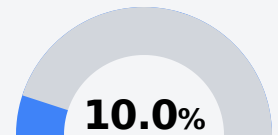

Provisional Teachers