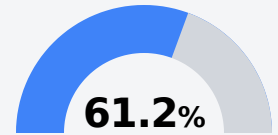

Teacher Data

24.2

Teachers

Experienced Teachers