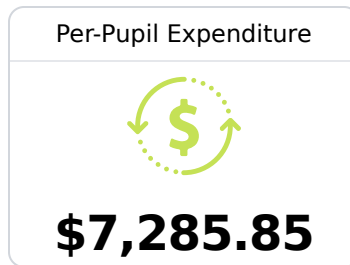

B Strayhorn Elementary School

Tate County School District

3402 HWY 4 WEST
Sarah, MS 38665

Katrina Ricks
kricks@tcsdms.org

Due to the impact of COVID-19 on school closures in the 2019-20 school year and a waiver from the U.S. Department of Education, the Mississippi Department of Education (MDE) has no assessment and accountability data to report for the 2019-20 school year.

Graduation Rate	
State	85.0%
District	76.0%
School	N/A

Teacher Data

27.7

Teachers

82.0%

Experienced Teachers

3.6%

Provisional Teachers

100.0%

In-Field Teachers