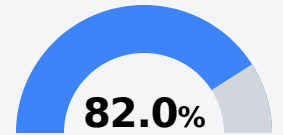

Teacher Data

27.7

Teachers

Experienced Teachers