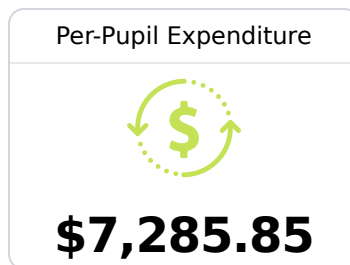

B Strayhorn Elementary School

Tate County School District

3402 HWY 4 WEST
Sarah, MS 38665

Katrina Ricks
kricks@tcsdms.org

Due to the impact of COVID-19 on school closures in the 2019-20 school year and a waiver from the U.S. Department of Education, the Mississippi Department of Education (MDE) has no assessment and accountability data to report for the 2019-20 school year.

Graduation Rate	
State	85.0%
District	76.0%
School	N/A

Teacher Data

27.7

Teachers

82.0%

Experienced Teachers

3.6%

Provisional Teachers

100.0%

In-Field Teachers