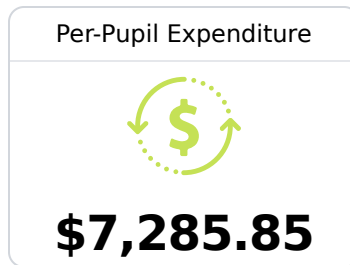

B Strayhorn Elementary School

Tate County School District

3402 HWY 4 WEST
Sarah, MS 38665

Katrina Ricks
kricks@tcsdms.org

Due to the impact of COVID-19 on school closures in the 2019-20 school year and a waiver from the U.S. Department of Education, the Mississippi Department of Education (MDE) has no assessment and accountability data to report for the 2019-20 school year.

Graduation Rate	
State	85.0%
District	76.0%
School	N/A