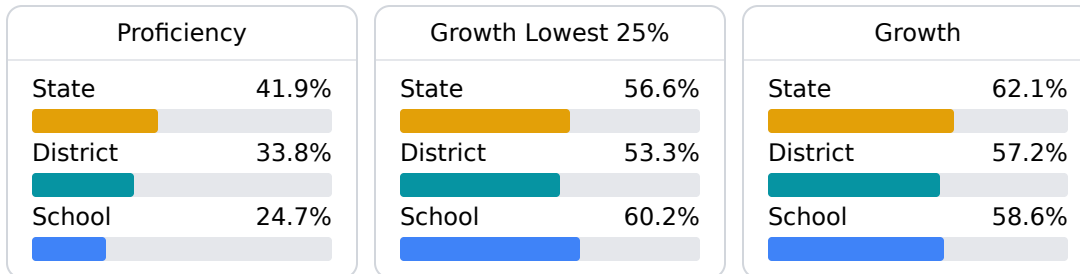

Coldwater High School

Tate County School District

671 WEST STREET
Coldwater, MS 38618

Deborah Cobbs
dcobbs@tcsdms.org

School Accountability Grade Components

Mississippi's accountability system assigns "A" through "F" letter grades for schools and districts. Grades are based on student achievement, student growth, student participation in testing, and other academic measures. COVID - 19 pandemic disruptions continue to be reflected in 2021 - 2022 accountability data, particularly growth data.

Math

Measurements of student performance on the statewide math assessment.

English

Measurements of student performance on the statewide English language arts (ELA) assessment.

Other Measures

Other measurements of student performance that factor into the accountability grade.