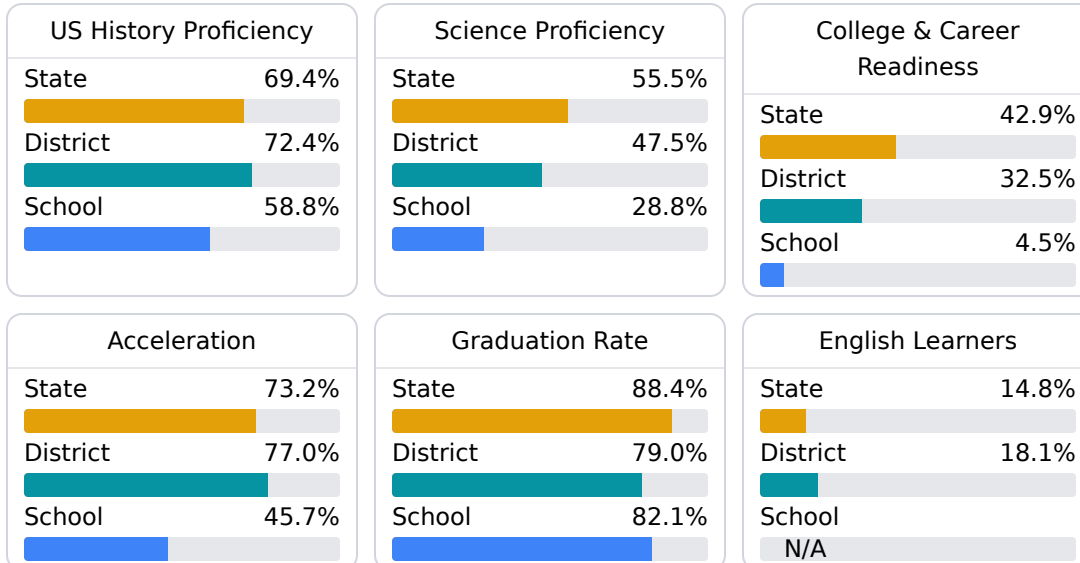

Math

Measurements of student performance on the statewide math assessment.

English

Measurements of student performance on the statewide English language arts (ELA) assessment.

Other Measures

Other measurements of student performance that factor into the accountability grade.