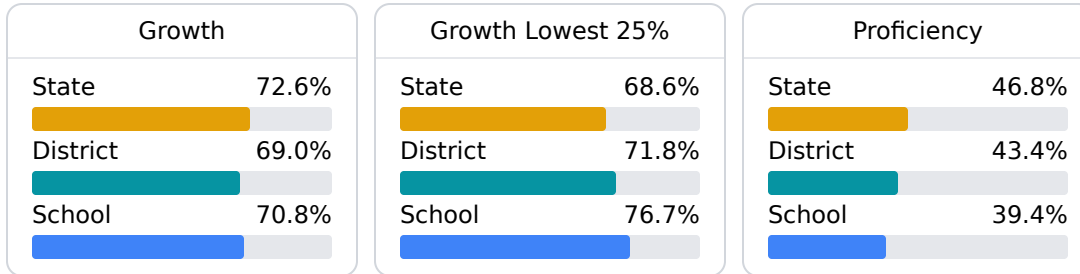

Coldwater High School

Tate County School District

671 WEST STREET
Coldwater, MS 38618

Deborah Cobbs
dcobbs@tcsdms.org

School Accountability Grade Components

Mississippi's accountability system assigns "A" through "F" letter grades for schools and districts. Grades are based on student achievement, student growth, student participation in testing, and other academic measures. COVID - 19 pandemic disruptions continue to be reflected in 2021 - 2022 accountability data, particularly growth data.

Math

Measurements of student performance on the statewide math assessment.

English

Measurements of student performance on the statewide English language arts (ELA) assessment.

Other Measures

Other measurements of student performance that factor into the accountability grade.