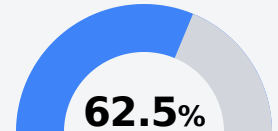

Teacher Data

16.1

Teachers

Experienced Teachers