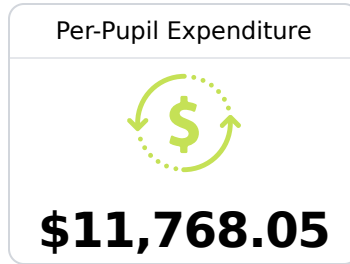

School Report Card 2019 - 2020

For more detailed information, please visit <https://msrc.mdek12.org>.

D Coldwater High School Tate County School District

671 WEST STREET
Coldwater, MS 38618

Deborah Cobbs
dcobbs@tcsdms.org

Identified for **Comprehensive Support and Improvement**

Due to the impact of COVID-19 on school closures in the 2019-20 school year and a waiver from the U.S. Department of Education, the Mississippi Department of Education (MDE) has no assessment and accountability data to report for the 2019-20 school year.

Teacher Data

16.1

Teachers

Experienced Teachers

Provisional Teachers

In-Field Teachers