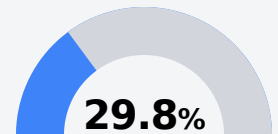

Provisional Teachers