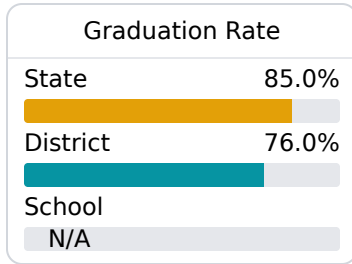

School Report Card 2019 - 2020

For more detailed information, please visit <https://msrc.mdek12.org>.

D Coldwater High School Tate County School District

671 WEST STREET
Coldwater, MS 38618

Deborah Cobbs
dcobbs@tcsdms.org

Identified for **Comprehensive Support and Improvement**

Due to the impact of COVID-19 on school closures in the 2019-20 school year and a waiver from the U.S. Department of Education, the Mississippi Department of Education (MDE) has no assessment and accountability data to report for the 2019-20 school year.

Teacher Data

16.1

Teachers

Experienced Teachers

Provisional Teachers

In-Field Teachers