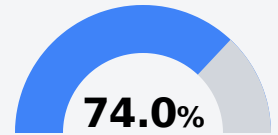

Teacher Data

31.6

Teachers

Experienced Teachers