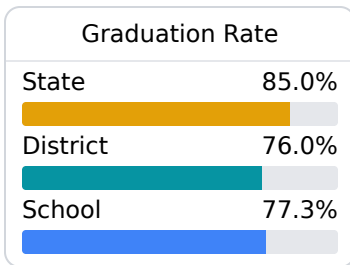

Independence High School Tate County School District

3184 Highway 305
Coldwater, MS 38618

Tommy Miller
tmiller@tcsdms.org

Due to the impact of COVID-19 on school closures in the 2019-20 school year and a waiver from the U.S. Department of Education, the Mississippi Department of Education (MDE) has no assessment and accountability data to report for the 2019-20 school year.