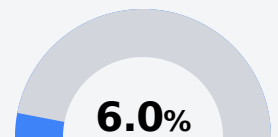

Provisional Teachers