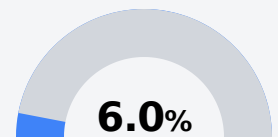

Provisional Teachers