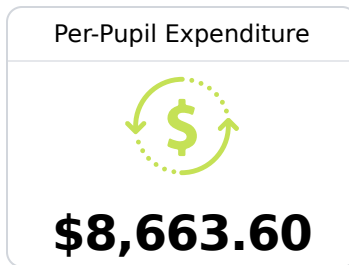

Independence High School Tate County School District

3184 Highway 305
Coldwater, MS 38618

Tommy Miller
tmiller@tcsdms.org

Due to the impact of COVID-19 on school closures in the 2019-20 school year and a waiver from the U.S. Department of Education, the Mississippi Department of Education (MDE) has no assessment and accountability data to report for the 2019-20 school year.