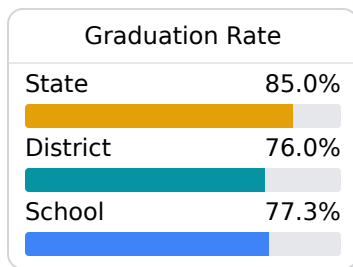

C Independence High School Tate County School District

3184 Highway 305
Coldwater, MS 38618

Tommy Miller
tmiller@tcsdms.org

Due to the impact of COVID-19 on school closures in the 2019-20 school year and a waiver from the U.S. Department of Education, the Mississippi Department of Education (MDE) has no assessment and accountability data to report for the 2019-20 school year.