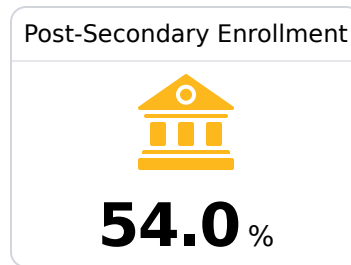

Independence High School Tate County School District

3184 Highway 305
Coldwater, MS 38618

Tommy Miller
tmiller@tcsdms.org

Due to the impact of COVID-19 on school closures in the 2019-20 school year and a waiver from the U.S. Department of Education, the Mississippi Department of Education (MDE) has no assessment and accountability data to report for the 2019-20 school year.