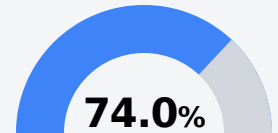

Teacher Data

31.6

Teachers

Experienced Teachers