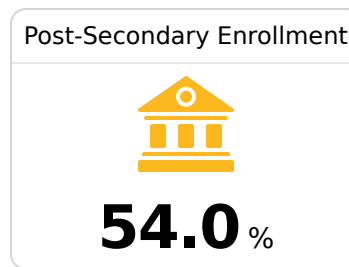

C Independence High School Tate County School District

3184 Highway 305
Coldwater, MS 38618

Tommy Miller
tmiller@tcsdms.org

Due to the impact of COVID-19 on school closures in the 2019-20 school year and a waiver from the U.S. Department of Education, the Mississippi Department of Education (MDE) has no assessment and accountability data to report for the 2019-20 school year.