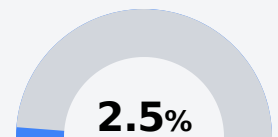

Graduation Rate	
State	85.0%
District	76.0%
School	N/A

Teacher Data

32.9

Teachers

Experienced Teachers

Provisional Teachers

In-Field Teachers