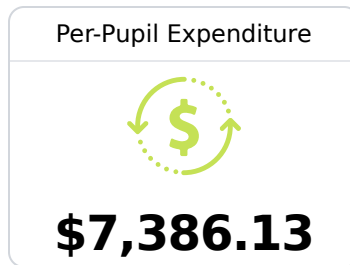

B East Tate Elementary School

Tate County School District

6832 EAST TATE RD
Coldwater, MS 38618

Stephanie Franklin
sfranklin@tcsdms.org

Due to the impact of COVID-19 on school closures in the 2019-20 school year and a waiver from the U.S. Department of Education, the Mississippi Department of Education (MDE) has no assessment and accountability data to report for the 2019-20 school year.

Graduation Rate	
State	85.0%
District	76.0%
School	N/A

Teacher Data

32.9

Teachers

85.4%

Experienced Teachers

2.5%

Provisional Teachers

100.0%

In-Field Teachers