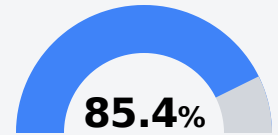

Teacher Data

32.9

Teachers

Experienced Teachers