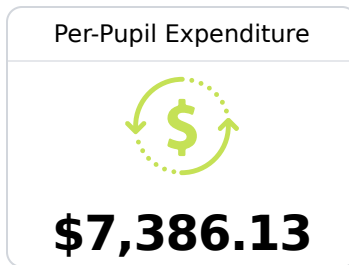

B East Tate Elementary School

Tate County School District

6832 EAST TATE RD
Coldwater, MS 38618

Stephanie Franklin
sfranklin@tcsdms.org

Due to the impact of COVID-19 on school closures in the 2019-20 school year and a waiver from the U.S. Department of Education, the Mississippi Department of Education (MDE) has no assessment and accountability data to report for the 2019-20 school year.

Graduation Rate	
State	85.0%
District	76.0%
School	N/A