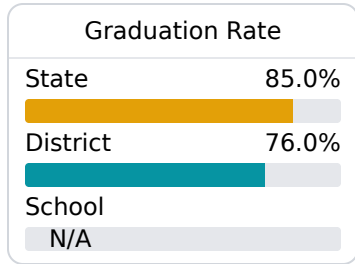

Coldwater Elementary School

Tate County School District

671 WEST STREET
Coldwater, MS 38618

Deborah Cobbs
dcobbs@tcsdms.org

Identified for **Comprehensive Support and Improvement**

Due to the impact of COVID-19 on school closures in the 2019-20 school year and a waiver from the U.S. Department of Education, the Mississippi Department of Education (MDE) has no assessment and accountability data to report for the 2019-20 school year.