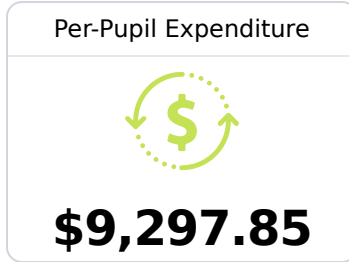

Coldwater Elementary School

Tate County School District

671 WEST STREET
Coldwater, MS 38618

Deborah Cobbs
dcobbs@tcsdms.org

Identified for **Comprehensive Support and Improvement**

Due to the impact of COVID-19 on school closures in the 2019-20 school year and a waiver from the U.S. Department of Education, the Mississippi Department of Education (MDE) has no assessment and accountability data to report for the 2019-20 school year.