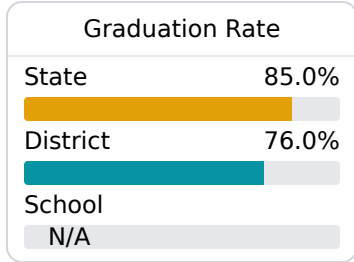

Coldwater Elementary School

Tate County School District

671 WEST STREET
Coldwater, MS 38618

Deborah Cobbs
dcobbs@tcsdms.org

Identified for **Comprehensive Support and Improvement**

Due to the impact of COVID-19 on school closures in the 2019-20 school year and a waiver from the U.S. Department of Education, the Mississippi Department of Education (MDE) has no assessment and accountability data to report for the 2019-20 school year.