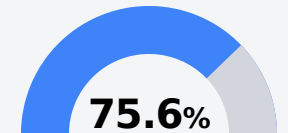

Teacher Data

18.4

Teachers

Experienced Teachers