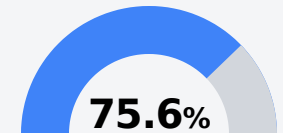

Teacher Data

18.4

Teachers

Experienced Teachers