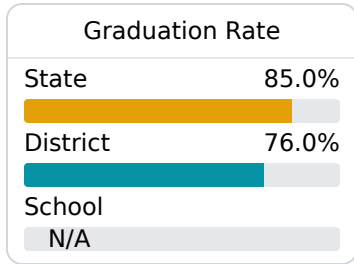

Coldwater Elementary School

Tate County School District

671 WEST STREET
Coldwater, MS 38618

Deborah Cobbs
dcobbs@tcsdms.org

Identified for **Comprehensive Support and Improvement**

Due to the impact of COVID-19 on school closures in the 2019-20 school year and a waiver from the U.S. Department of Education, the Mississippi Department of Education (MDE) has no assessment and accountability data to report for the 2019-20 school year.