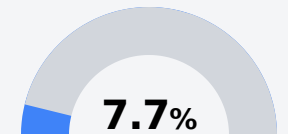

Provisional Teachers