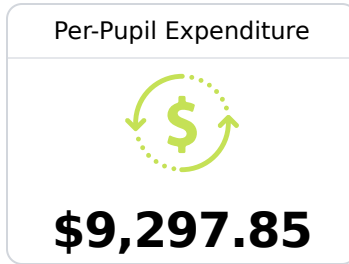

Coldwater Elementary School

Tate County School District

671 WEST STREET
Coldwater, MS 38618

Deborah Cobbs
dcobbs@tcsdms.org

Identified for **Comprehensive Support and Improvement**

Due to the impact of COVID-19 on school closures in the 2019-20 school year and a waiver from the U.S. Department of Education, the Mississippi Department of Education (MDE) has no assessment and accountability data to report for the 2019-20 school year.