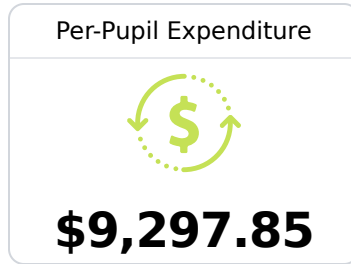

Coldwater Elementary School

Tate County School District

671 WEST STREET
Coldwater, MS 38618

Deborah Cobbs
dcobbs@tcsdms.org

Identified for **Comprehensive Support and Improvement**

Due to the impact of COVID-19 on school closures in the 2019-20 school year and a waiver from the U.S. Department of Education, the Mississippi Department of Education (MDE) has no assessment and accountability data to report for the 2019-20 school year.