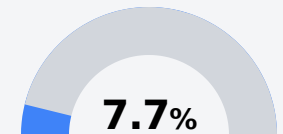

Provisional Teachers