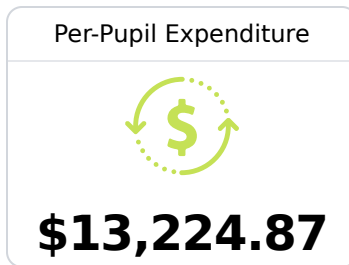

West Tallahatchie High School

West Tallahatchie School District

2104 High School Road
Webb, MS 38966

Ms. Shirlaurence Fair
sfair@wtsd.k12.ms.us

Due to the impact of COVID-19 on school closures in the 2019-20 school year and a waiver from the U.S. Department of Education, the Mississippi Department of Education (MDE) has no assessment and accountability data to report for the 2019-20 school year.