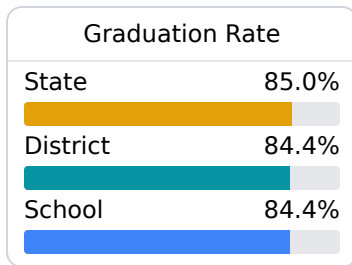

West Tallahatchie High School

West Tallahatchie School District

2104 High School Road
Webb, MS 38966

Ms. Shirlaurence Fair
sfair@wtsd.k12.ms.us

Due to the impact of COVID-19 on school closures in the 2019-20 school year and a waiver from the U.S. Department of Education, the Mississippi Department of Education (MDE) has no assessment and accountability data to report for the 2019-20 school year.