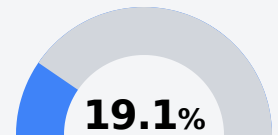

Provisional Teachers