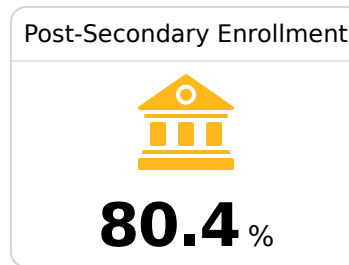

West Tallahatchie High School

West Tallahatchie School District

2104 High School Road
Webb, MS 38966

Ms. Shirlaurence Fair
sfair@wtsd.k12.ms.us

Due to the impact of COVID-19 on school closures in the 2019-20 school year and a waiver from the U.S. Department of Education, the Mississippi Department of Education (MDE) has no assessment and accountability data to report for the 2019-20 school year.