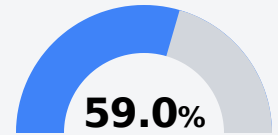

Teacher Data

28.1

Teachers

Experienced Teachers