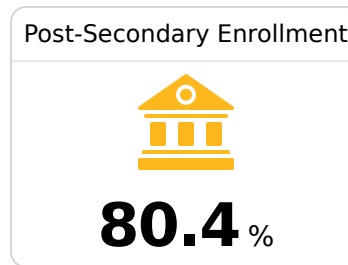

West Tallahatchie High School

West Tallahatchie School District

2104 High School Road
Webb, MS 38966

Ms. Shirlaurence Fair
sfair@wtsd.k12.ms.us

Due to the impact of COVID-19 on school closures in the 2019-20 school year and a waiver from the U.S. Department of Education, the Mississippi Department of Education (MDE) has no assessment and accountability data to report for the 2019-20 school year.