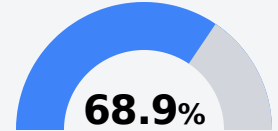

Teacher Data

27.5

Teachers

Experienced Teachers