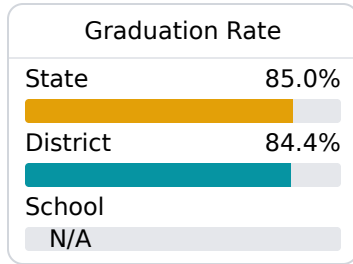

R H Bearden Elementary School

West Tallahatchie School District

1090 Friendship Rd.
Sumner, MS 38957

Ms. Kabresha Spicer
kpowell@wtsd.k12.ms.us

Identified for **Targeted Support and Improvement**

Due to the impact of COVID-19 on school closures in the 2019-20 school year and a waiver from the U.S. Department of Education, the Mississippi Department of Education (MDE) has no assessment and accountability data to report for the 2019-20 school year.