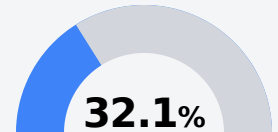

Provisional Teachers