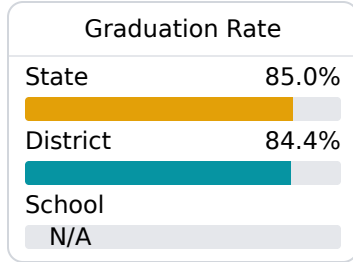

R H Bearden Elementary School

West Tallahatchie School District

1090 Friendship Rd.
Sumner, MS 38957

Ms. Kabresha Spicer
kpowell@wtsd.k12.ms.us

Identified for **Targeted Support and Improvement**

Due to the impact of COVID-19 on school closures in the 2019-20 school year and a waiver from the U.S. Department of Education, the Mississippi Department of Education (MDE) has no assessment and accountability data to report for the 2019-20 school year.