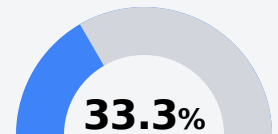

Provisional Teachers