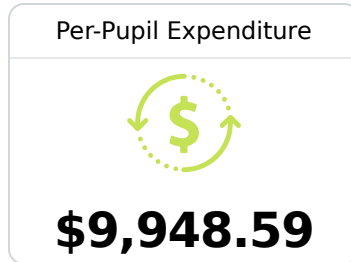

Ashanti Kuykendall
Atruly@etsdk12.org

Identified for **Comprehensive Support and Improvement**

Due to the impact of COVID-19 on school closures in the 2019-20 school year and a waiver from the U.S. Department of Education, the Mississippi Department of Education (MDE) has no assessment and accountability data to report for the 2019-20 school year.