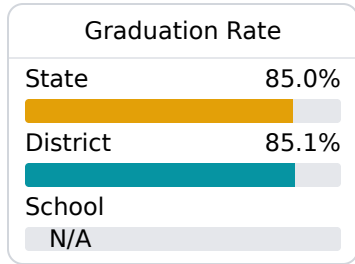

School Report Card 2019 - 2020

For more detailed information, please visit <https://msrc.mdek12.org>.

Charleston Middle School

East Tallahatchie Consolidated School District

17 OAK GROVE ROAD
Charleston, MS 38921

Ashanti Kuykendall
Atruly@etsdk12.org

Identified for **Comprehensive Support and Improvement**

Due to the impact of COVID-19 on school closures in the 2019-20 school year and a waiver from the U.S. Department of Education, the Mississippi Department of Education (MDE) has no assessment and accountability data to report for the 2019-20 school year.

Teacher Data

23.7

Teachers

Experienced Teachers

Provisional Teachers

In-Field Teachers