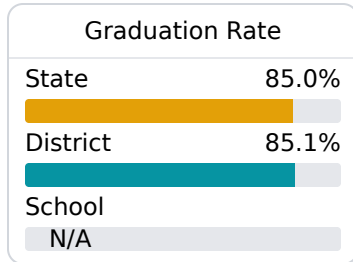

School Report Card 2019 - 2020

For more detailed information, please visit <https://msrc.mdek12.org>.

Charleston Middle School

East Tallahatchie Consolidated School District

17 OAK GROVE ROAD
Charleston, MS 38921

Ashanti Kuykendall
Atruly@etsdk12.org

Identified for **Comprehensive Support and Improvement**

Due to the impact of COVID-19 on school closures in the 2019-20 school year and a waiver from the U.S. Department of Education, the Mississippi Department of Education (MDE) has no assessment and accountability data to report for the 2019-20 school year.