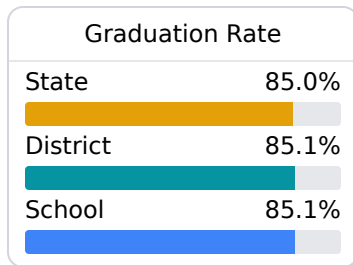

Charleston High School

East Tallahatchie Consolidated School District

310 N. Cossar
Charleston, MS 38921

Eric Rice
erice@etsdk12.org

Due to the impact of COVID-19 on school closures in the 2019-20 school year and a waiver from the U.S. Department of Education, the Mississippi Department of Education (MDE) has no assessment and accountability data to report for the 2019-20 school year.