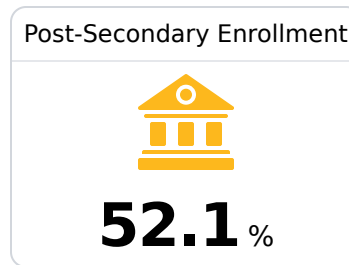

Charleston High School

East Tallahatchie Consolidated School District

310 N. Cossar
Charleston, MS 38921

Eric Rice
erice@etsdk12.org

Due to the impact of COVID-19 on school closures in the 2019-20 school year and a waiver from the U.S. Department of Education, the Mississippi Department of Education (MDE) has no assessment and accountability data to report for the 2019-20 school year.