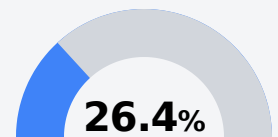

Provisional Teachers