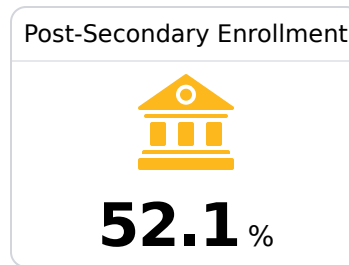

## Charleston High School

East Tallahatchie Consolidated School District

310 N. Cossar  
Charleston, MS 38921

Eric Rice  
erice@etsdk12.org

Due to the impact of COVID-19 on school closures in the 2019-20 school year and a waiver from the U.S. Department of Education, the Mississippi Department of Education (MDE) has no assessment and accountability data to report for the 2019-20 school year.