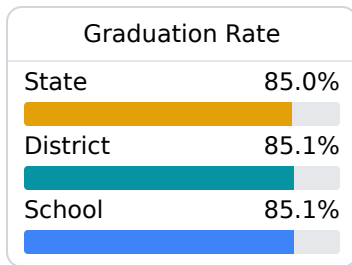

## Charleston High School

East Tallahatchie Consolidated School District

310 N. Cossar  
Charleston, MS 38921

Eric Rice  
erice@etsdk12.org

Due to the impact of COVID-19 on school closures in the 2019-20 school year and a waiver from the U.S. Department of Education, the Mississippi Department of Education (MDE) has no assessment and accountability data to report for the 2019-20 school year.