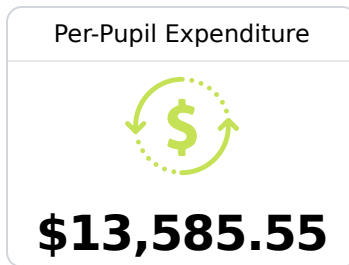

## Charleston High School

East Tallahatchie Consolidated School District

310 N. Cossar  
Charleston, MS 38921

Eric Rice  
erice@etsdk12.org

Due to the impact of COVID-19 on school closures in the 2019-20 school year and a waiver from the U.S. Department of Education, the Mississippi Department of Education (MDE) has no assessment and accountability data to report for the 2019-20 school year.