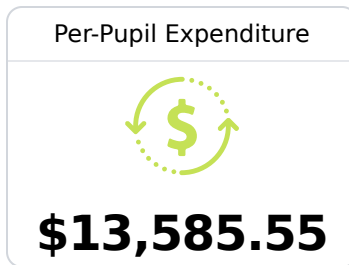

Charleston High School

East Tallahatchie Consolidated School District

310 N. Cossar
Charleston, MS 38921

Eric Rice
erice@etsdk12.org

Due to the impact of COVID-19 on school closures in the 2019-20 school year and a waiver from the U.S. Department of Education, the Mississippi Department of Education (MDE) has no assessment and accountability data to report for the 2019-20 school year.