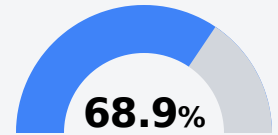

Teacher Data

21.0

Teachers

Experienced Teachers