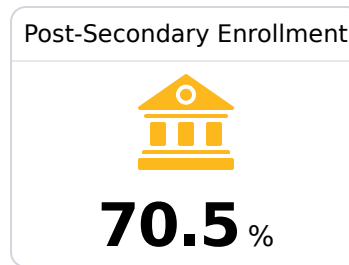

## Thomas E. Edwards, Sr. High School

Sunflower County Consolidate School District

360 L F PACKER DRIVE  
Ruleville, MS 38771

Errick Lakes  
elakes@sunflowerk12.org

Due to the impact of COVID-19 on school closures in the 2019-20 school year and a waiver from the U.S. Department of Education, the Mississippi Department of Education (MDE) has no assessment and accountability data to report for the 2019-20 school year.