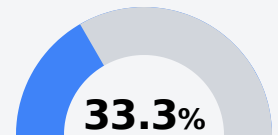

Provisional Teachers