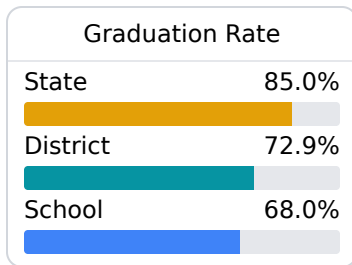

## Thomas E. Edwards, Sr. High School

Sunflower County Consolidate School District

360 L F PACKER DRIVE  
Ruleville, MS 38771

Errick Lakes  
elakes@sunflowerk12.org

Due to the impact of COVID-19 on school closures in the 2019-20 school year and a waiver from the U.S. Department of Education, the Mississippi Department of Education (MDE) has no assessment and accountability data to report for the 2019-20 school year.