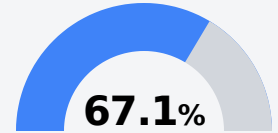

Teacher Data

29.7

Teachers

Experienced Teachers