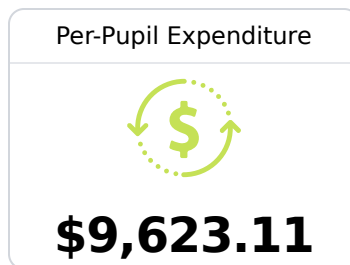

B Lockard Elementary School

Sunflower County Consolidate School District

302 College Avenue
Indianola, MS 38751

Reginald Stanley
rstanley@sunflowerk12.org

Due to the impact of COVID-19 on school closures in the 2019-20 school year and a waiver from the U.S. Department of Education, the Mississippi Department of Education (MDE) has no assessment and accountability data to report for the 2019-20 school year.

Graduation Rate	
State	85.0%
District	72.9%
School	N/A

Teacher Data

29.9

Teachers

69.1%

Experienced Teachers

39.9%

Provisional Teachers

77.6%

In-Field Teachers