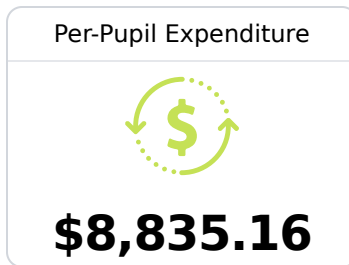

Ruleville Middle School

Sunflower County Consolidate School District

250 EAST OSCAR ST
Ruleville, MS 38771

Earnest Nelson
enelson@sunflowerk12.org

Due to the impact of COVID-19 on school closures in the 2019-20 school year and a waiver from the U.S. Department of Education, the Mississippi Department of Education (MDE) has no assessment and accountability data to report for the 2019-20 school year.

Graduation Rate	
State	85.0%
District	72.9%
School	N/A

Teacher Data

11.1

Teachers

81.9%

Experienced Teachers

27.2%

Provisional Teachers

80.7%

In-Field Teachers