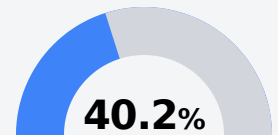

Provisional Teachers