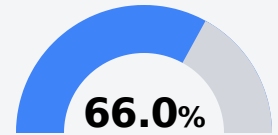

Teacher Data

34.7

Teachers

Experienced Teachers