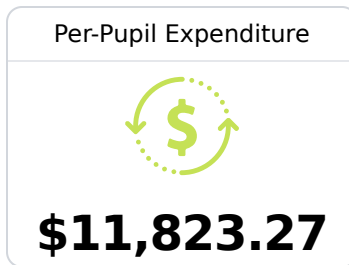

Gentry High School

Sunflower County Consolidate School District

801 B.B. King
Indianola, MS 38751

Edmond Williams
edwilliams@sunflowerk12.org

Due to the impact of COVID-19 on school closures in the 2019-20 school year and a waiver from the U.S. Department of Education, the Mississippi Department of Education (MDE) has no assessment and accountability data to report for the 2019-20 school year.