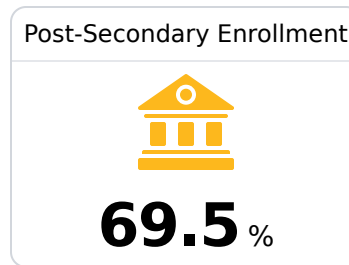

Gentry High School

Sunflower County Consolidate School District

801 B.B. King
Indianola, MS 38751

Edmond Williams
edwilliams@sunflowerk12.org

Due to the impact of COVID-19 on school closures in the 2019-20 school year and a waiver from the U.S. Department of Education, the Mississippi Department of Education (MDE) has no assessment and accountability data to report for the 2019-20 school year.