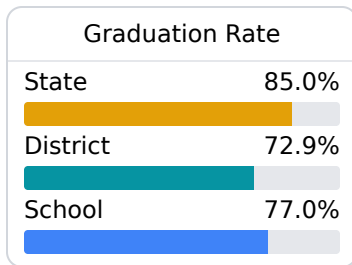

Gentry High School

Sunflower County Consolidate School District

801 B.B. King
Indianola, MS 38751

Edmond Williams
edwilliams@sunflowerk12.org

Due to the impact of COVID-19 on school closures in the 2019-20 school year and a waiver from the U.S. Department of Education, the Mississippi Department of Education (MDE) has no assessment and accountability data to report for the 2019-20 school year.