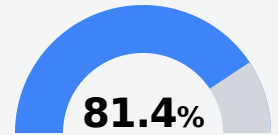

Teacher Data

17.0

Teachers

Experienced Teachers