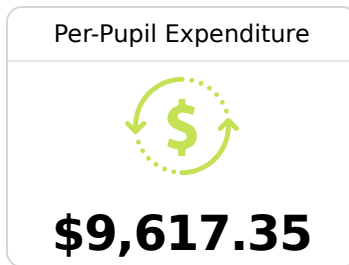

Ruleville Central Elementary School

Sunflower County Consolidate School District

410 L F PACKER DRIVE
Ruleville, MS 38771

Sawanda Washington
sawashington@sunflowerk12.org

Due to the impact of COVID-19 on school closures in the 2019-20 school year and a waiver from the U.S. Department of Education, the Mississippi Department of Education (MDE) has no assessment and accountability data to report for the 2019-20 school year.

Graduation Rate	
State	85.0%
District	72.9%
School	N/A