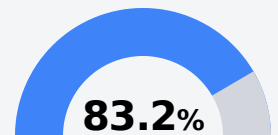

Graduation Rate	
State	85.0%
District	72.9%
School	N/A

Teacher Data

23.2

Teachers

Experienced Teachers

Provisional Teachers

In-Field Teachers