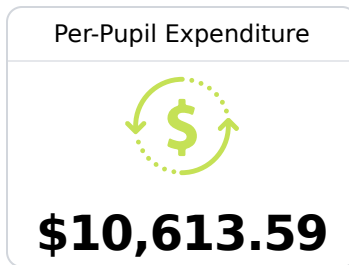

Moorhead Central School

Sunflower County Consolidate School District

506 Washington Street
Moorhead, MS 38761

Glen Newson
gnewson@sunflowerk12.org

Due to the impact of COVID-19 on school closures in the 2019-20 school year and a waiver from the U.S. Department of Education, the Mississippi Department of Education (MDE) has no assessment and accountability data to report for the 2019-20 school year.

Graduation Rate	
State	85.0%
District	72.9%
School	N/A