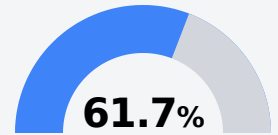

Teacher Data

23.2

Teachers

Experienced Teachers