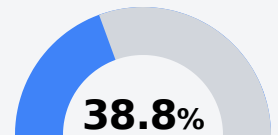

Graduation Rate	
State	85.0%
District	72.9%
School	N/A

Teacher Data

23.2

Teachers

Experienced Teachers

Provisional Teachers

In-Field Teachers