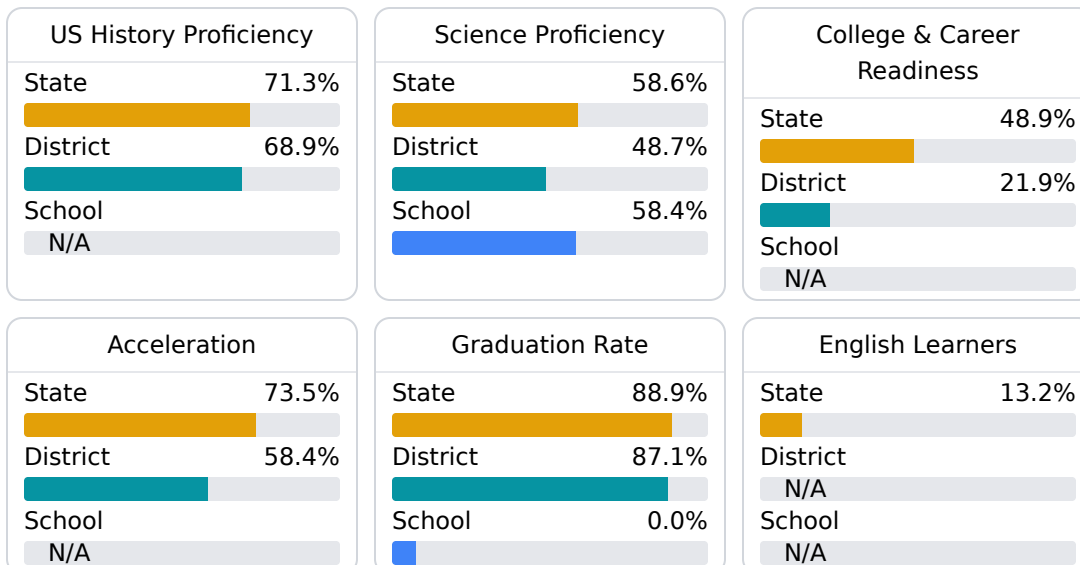

### School Accountability Grade Components

Mississippi's accountability system assigns "A" through "F" letter grades for schools and districts. Grades are based on student achievement, student growth, student participation in testing, and other academic measures.

#### Math

Measurements of student performance on the statewide math assessment.

#### English

Measurements of student performance on the statewide English language arts (ELA) assessment.

#### Other Measures

Other measurements of student performance that factor into the accountability grade.