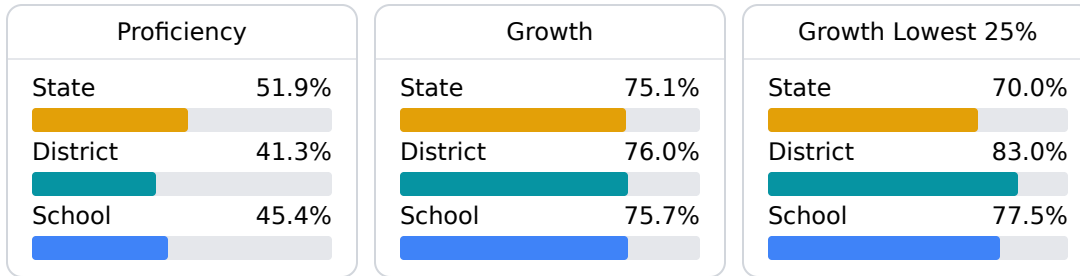

Robert L Merritt Junior High School

Sunflower County Consolidate School District

705 Kinlock Road
Indianola, MS 38751

Deberah Collins
dcollins@sunflowerk12.org

School Accountability Grade Components

Mississippi's accountability system assigns "A" through "F" letter grades for schools and districts. Grades are based on student achievement, student growth, student participation in testing, and other academic measures.

Math

Measurements of student performance on the statewide math assessment.

English

Measurements of student performance on the statewide English language arts (ELA) assessment.