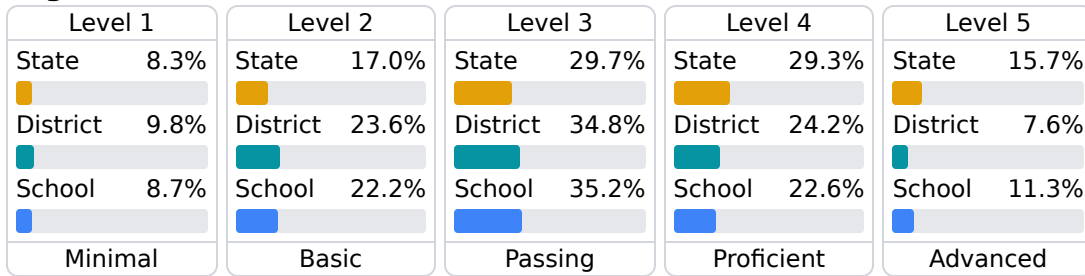

Detailed Assessment and Other Data

Student Performance

The following information shows each level of student performance on statewide assessments.

Math

English

Science

Student Assessment Participation

Discipline

Other Data

17.7%

Chronic Absenteeism

$12,540.89

Per-Pupil Expenditure