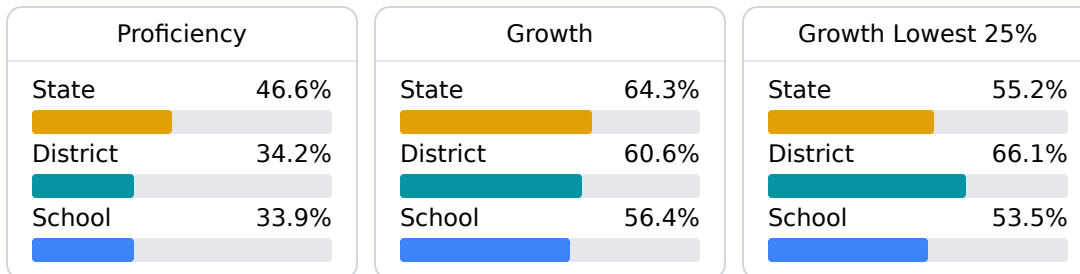

Other Measures

Other measurements of student performance that factor into the accountability grade.