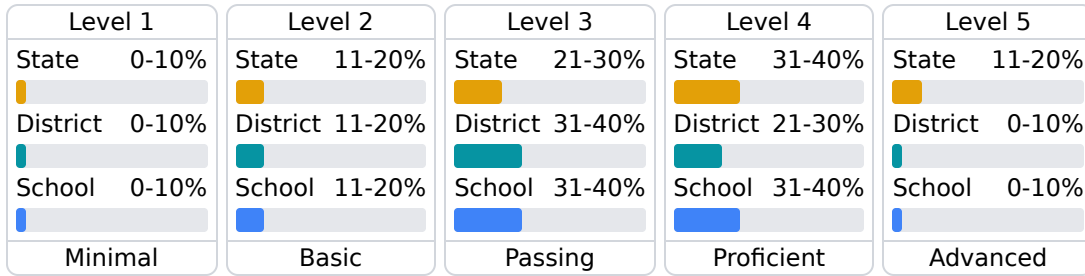

Detailed Assessment and Other Data

Student Performance

The following information shows each level of student performance on statewide assessments.

Math