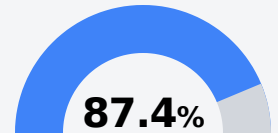

Teacher Data

15.9

Teachers

Experienced Teachers