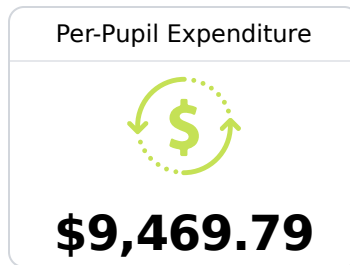

C A W James Elementary School

Sunflower County Consolidate School District

400 SOUTH BLVD
Drew, MS 38737

Barbara Akon
bakon@sunflowerk12.org

Due to the impact of COVID-19 on school closures in the 2019-20 school year and a waiver from the U.S. Department of Education, the Mississippi Department of Education (MDE) has no assessment and accountability data to report for the 2019-20 school year.

Graduation Rate	
State	85.0%
District	72.9%
School	N/A

Teacher Data

18.5

Teachers

62.0%

Experienced Teachers

42.5%

Provisional Teachers

81.1%

In-Field Teachers