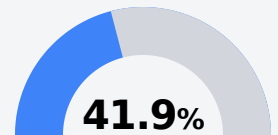

Graduation Rate	
State	85.0%
District	72.9%
School	N/A

Teacher Data

11.9

Teachers

Experienced Teachers

Provisional Teachers

In-Field Teachers