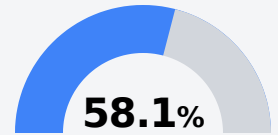

Teacher Data

11.9

Teachers

Experienced Teachers