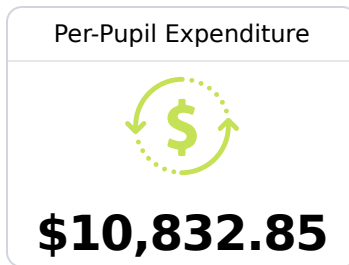

Graduation Rate	
State	85.0%
District	72.9%
School	N/A

Teacher Data

11.9

Teachers

Experienced Teachers

Provisional Teachers

In-Field Teachers