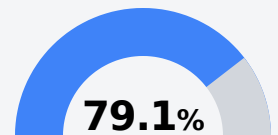

Graduation Rate	
State	85.0%
District	72.9%
School	N/A

Teacher Data

11.9

Teachers

Experienced Teachers

Provisional Teachers

In-Field Teachers