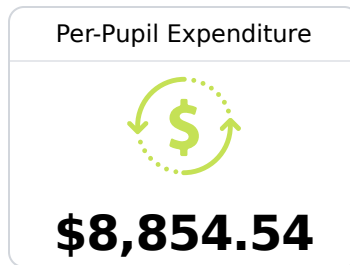

D Carver Elementary School Sunflower County Consolidate School District

404 Jefferson Street
Indianola, MS 38751

Robert Moore
romoore@sunflowerk12.org

Due to the impact of COVID-19 on school closures in the 2019-20 school year and a waiver from the U.S. Department of Education, the Mississippi Department of Education (MDE) has no assessment and accountability data to report for the 2019-20 school year.

Graduation Rate	
State	85.0%
District	72.9%
School	N/A

Teacher Data

28.8

Teachers

61.8%

Experienced Teachers

27.8%

Provisional Teachers

85.5%

In-Field Teachers