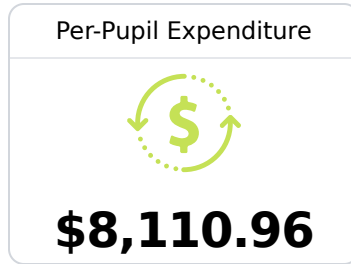

School Report Card 2019 - 2020

For more detailed information, please visit <https://msrc.mdek12.org>.

B Stone Middle School Stone County School District

532 E Central Ave.
Wiggins, MS 39577

Alison Tice
atice@stoneschools.org

Identified for **Additional Targeted Support and Improvement**

Due to the impact of COVID-19 on school closures in the 2019-20 school year and a waiver from the U.S. Department of Education, the Mississippi Department of Education (MDE) has no assessment and accountability data to report for the 2019-20 school year.