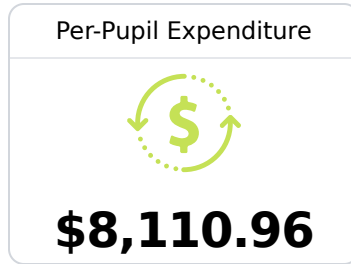

B Stone Middle School

Stone County School District

532 E Central Ave.
Wiggins, MS 39577

Lance Bolen
lbolen@stoneschools.org

Identified for **Additional Targeted Support and Improvement**

Due to the impact of COVID-19 on school closures in the 2019-20 school year and a waiver from the U.S. Department of Education, the Mississippi Department of Education (MDE) has no assessment and accountability data to report for the 2019-20 school year.