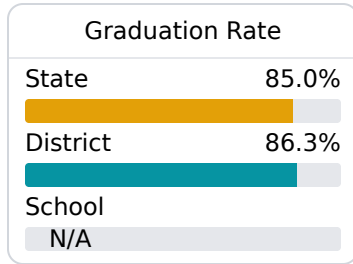

B Stone Middle School

Stone County School District

532 E Central Ave.
Wiggins, MS 39577

Lance Bolen
lbolen@stoneschools.org

Identified for **Additional Targeted Support and Improvement**

Due to the impact of COVID-19 on school closures in the 2019-20 school year and a waiver from the U.S. Department of Education, the Mississippi Department of Education (MDE) has no assessment and accountability data to report for the 2019-20 school year.