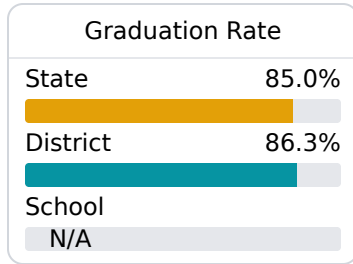

School Report Card 2019 - 2020

For more detailed information, please visit <https://msrc.mdek12.org>.

B Stone Middle School Stone County School District

532 E Central Ave.
Wiggins, MS 39577

Alison Tice
atice@stoneschools.org

Identified for **Additional Targeted Support and Improvement**

Due to the impact of COVID-19 on school closures in the 2019-20 school year and a waiver from the U.S. Department of Education, the Mississippi Department of Education (MDE) has no assessment and accountability data to report for the 2019-20 school year.