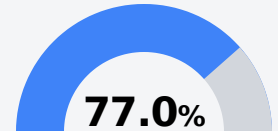

Teacher Data

40.6

Teachers

Experienced Teachers