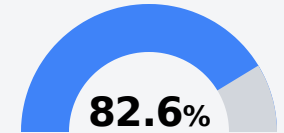

Teacher Data

55.0

Teachers

Experienced Teachers