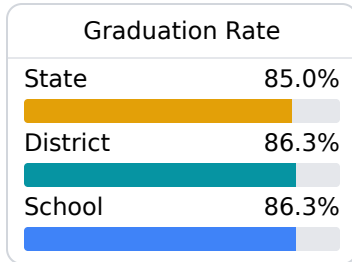

B Stone High School

Stone County School District

400 EAST BORDER AVE.
Wiggins, MS 39577

Brett Byrd
bbyrd@stoneschools.org

Identified for **Targeted Support and Improvement**

Due to the impact of COVID-19 on school closures in the 2019-20 school year and a waiver from the U.S. Department of Education, the Mississippi Department of Education (MDE) has no assessment and accountability data to report for the 2019-20 school year.