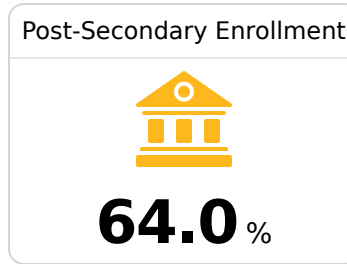

B Stone High School

Stone County School District

400 EAST BORDER AVE.
Wiggins, MS 39577

Brett Byrd
bbyrd@stoneschools.org

Identified for **Targeted Support and Improvement**

Due to the impact of COVID-19 on school closures in the 2019-20 school year and a waiver from the U.S. Department of Education, the Mississippi Department of Education (MDE) has no assessment and accountability data to report for the 2019-20 school year.