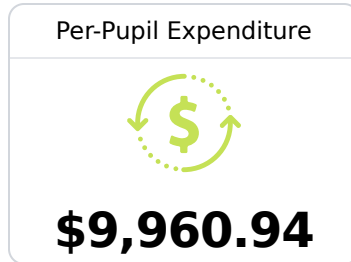

B Stone High School

Stone County School District

400 EAST BORDER AVE.
Wiggins, MS 39577

Brett Byrd
bbyrd@stoneschools.org

Identified for **Targeted Support and Improvement**

Due to the impact of COVID-19 on school closures in the 2019-20 school year and a waiver from the U.S. Department of Education, the Mississippi Department of Education (MDE) has no assessment and accountability data to report for the 2019-20 school year.