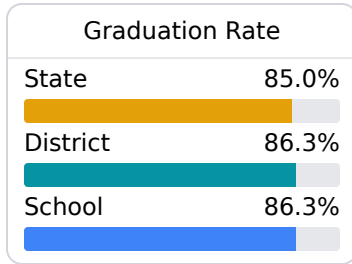

B Stone High School

Stone County School District

400 EAST BORDER AVE.
Wiggins, MS 39577

Brett Byrd
bbyrd@stoneschools.org

Identified for **Targeted Support and Improvement**

Due to the impact of COVID-19 on school closures in the 2019-20 school year and a waiver from the U.S. Department of Education, the Mississippi Department of Education (MDE) has no assessment and accountability data to report for the 2019-20 school year.