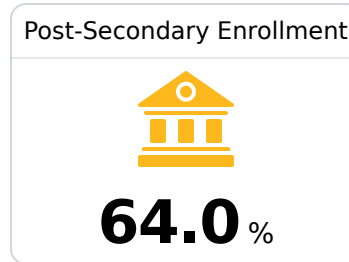

B Stone High School

Stone County School District

400 EAST BORDER AVE.
Wiggins, MS 39577

Brett Byrd
bbyrd@stoneschools.org

Identified for **Targeted Support and Improvement**

Due to the impact of COVID-19 on school closures in the 2019-20 school year and a waiver from the U.S. Department of Education, the Mississippi Department of Education (MDE) has no assessment and accountability data to report for the 2019-20 school year.