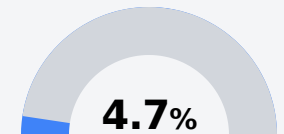

Provisional Teachers