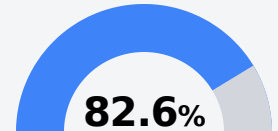

Teacher Data

55.0

Teachers

Experienced Teachers