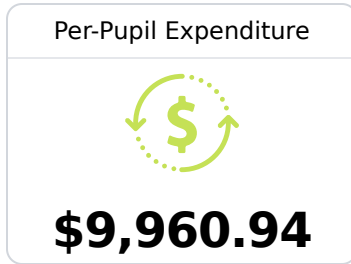

B Stone High School

Stone County School District

400 EAST BORDER AVE.
Wiggins, MS 39577

Brett Byrd
bbyrd@stoneschools.org

Identified for **Targeted Support and Improvement**

Due to the impact of COVID-19 on school closures in the 2019-20 school year and a waiver from the U.S. Department of Education, the Mississippi Department of Education (MDE) has no assessment and accountability data to report for the 2019-20 school year.