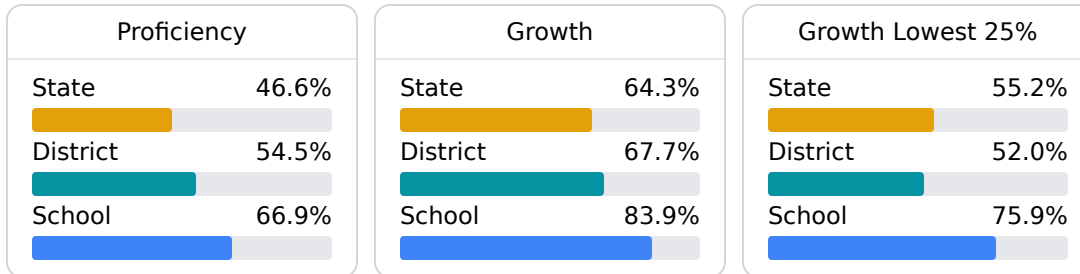

Other Measures

Other measurements of student performance that factor into the accountability grade.