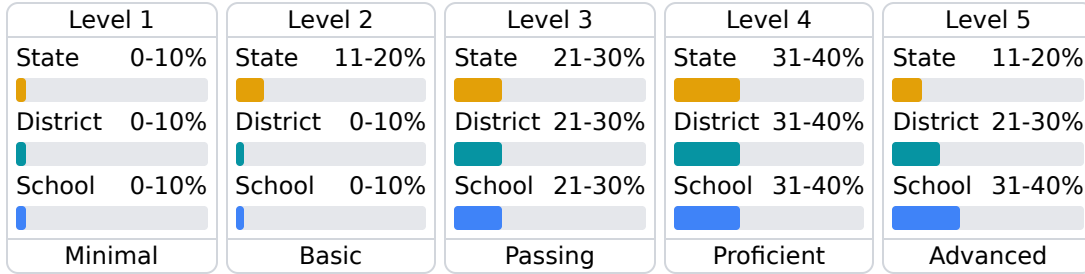

Detailed Assessment and Other Data

Student Performance

The following information shows each level of student performance on statewide assessments.

Math