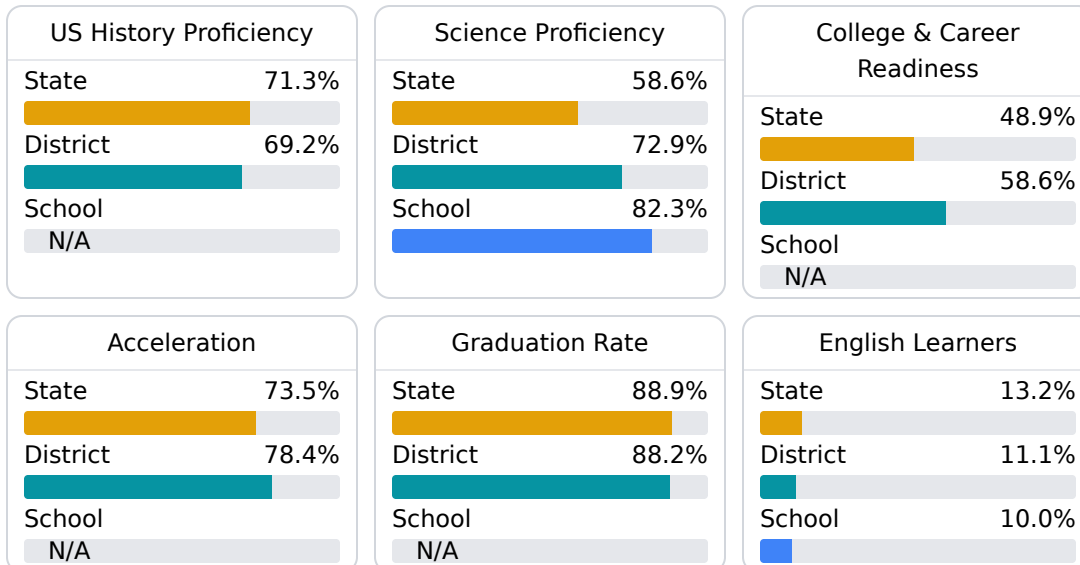

### School Accountability Grade Components

Mississippi's accountability system assigns "A" through "F" letter grades for schools and districts. Grades are based on student achievement, student growth, student participation in testing, and other academic measures.

#### Math

Measurements of student performance on the statewide math assessment.

#### English

Measurements of student performance on the statewide English language arts (ELA) assessment.

#### Other Measures

Other measurements of student performance that factor into the accountability grade.