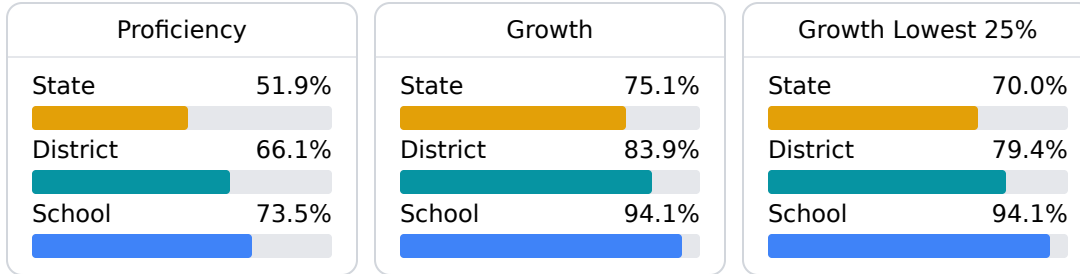

A Stone Elementary School

Stone County School District

1652 East Central Ave
Wiggins, MS 39577

Sandra Danzey
sdanzey@stoneschools.org

School Accountability Grade Components

Mississippi's accountability system assigns "A" through "F" letter grades for schools and districts. Grades are based on student achievement, student growth, student participation in testing, and other academic measures.

Math

Measurements of student performance on the statewide math assessment.

English

Measurements of student performance on the statewide English language arts (ELA) assessment.