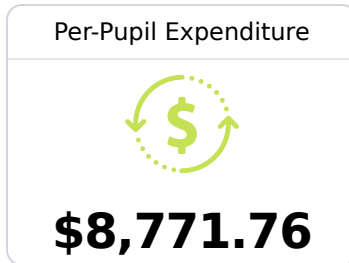

Stone Elementary School

Stone County School District

1652 East Central Ave
Wiggins, MS 39577

Sandra Danzey
sdanzey@stoneschools.org

Due to the impact of COVID-19 on school closures in the 2019-20 school year and a waiver from the U.S. Department of Education, the Mississippi Department of Education (MDE) has no assessment and accountability data to report for the 2019-20 school year.

Graduation Rate	
State	85.0%
District	86.3%
School	N/A

Teacher Data

37.2

Teachers

78.5%

Experienced Teachers

0.0%

Provisional Teachers

100.0%

In-Field Teachers