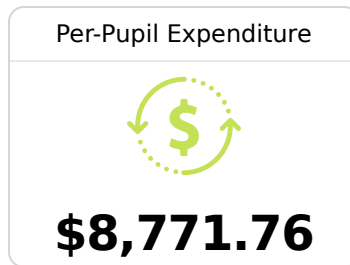

A Stone Elementary School

Stone County School District

1652 East Central Ave
Wiggins, MS 39577

Sandra Danzey
sdanzey@stoneschools.org

Due to the impact of COVID-19 on school closures in the 2019-20 school year and a waiver from the U.S. Department of Education, the Mississippi Department of Education (MDE) has no assessment and accountability data to report for the 2019-20 school year.

Graduation Rate	
State	85.0%
District	86.3%
School	N/A

Teacher Data

37.2

Teachers

78.5%

Experienced Teachers

0.0%

Provisional Teachers

100.0%

In-Field Teachers