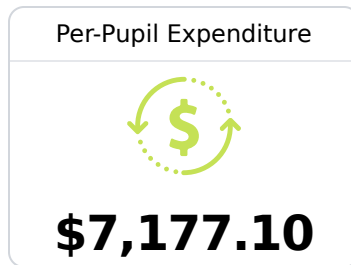

A Perkinston Elementary School

Stone County School District

40 Second Street
Perkinston, MS 39573

Tiffany Farmer
tfarmer@stoneschools.org

Due to the impact of COVID-19 on school closures in the 2019-20 school year and a waiver from the U.S. Department of Education, the Mississippi Department of Education (MDE) has no assessment and accountability data to report for the 2019-20 school year.

Graduation Rate	
State	85.0%
District	86.3%
School	N/A

Teacher Data

33.2

Teachers

70.6%

Experienced Teachers

5.3%

Provisional Teachers

100.0%

In-Field Teachers