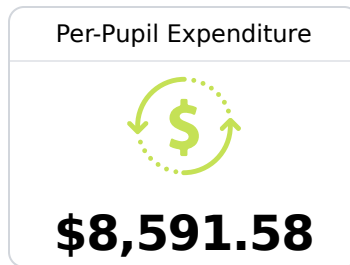

## Taylorsville Attendance Center

Smith County School District

324 HESTER STREET  
Taylorsville, MS 39168

Elcia Firle  
[elcia.firle@smithcountyschools.net](mailto:elcia.firle@smithcountyschools.net)

Due to the impact of COVID-19 on school closures in the 2019-20 school year and a waiver from the U.S. Department of Education, the Mississippi Department of Education (MDE) has no assessment and accountability data to report for the 2019-20 school year.