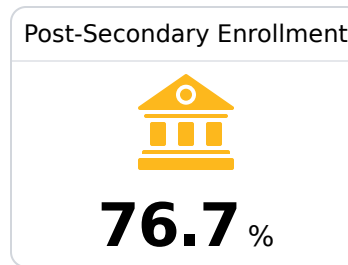

## Taylorsville Attendance Center

Smith County School District

324 HESTER STREET  
Taylorsville, MS 39168

Elcia Firle  
[elcia.firle@smithcountyschools.net](mailto:elcia.firle@smithcountyschools.net)

Due to the impact of COVID-19 on school closures in the 2019-20 school year and a waiver from the U.S. Department of Education, the Mississippi Department of Education (MDE) has no assessment and accountability data to report for the 2019-20 school year.