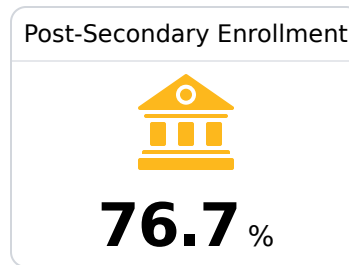

## Taylorsville Attendance Center

Smith County School District

324 HESTER STREET  
Taylorsville, MS 39168

Elcia Firle  
[elcia.firle@smithcountyschools.net](mailto:elcia.firle@smithcountyschools.net)

Due to the impact of COVID-19 on school closures in the 2019-20 school year and a waiver from the U.S. Department of Education, the Mississippi Department of Education (MDE) has no assessment and accountability data to report for the 2019-20 school year.