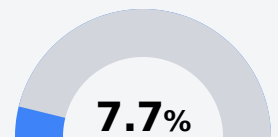

Provisional Teachers