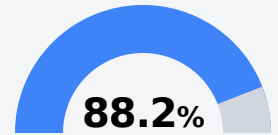

Teacher Data

48.9

Teachers

Experienced Teachers