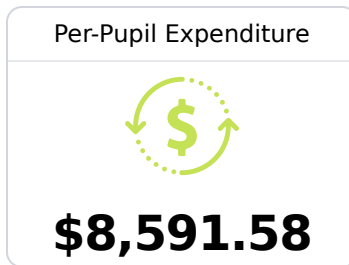

## Taylorsville Attendance Center

Smith County School District

324 HESTER STREET  
Taylorsville, MS 39168

Elcia Firle  
[elcia.firle@smithcountyschools.net](mailto:elcia.firle@smithcountyschools.net)

Due to the impact of COVID-19 on school closures in the 2019-20 school year and a waiver from the U.S. Department of Education, the Mississippi Department of Education (MDE) has no assessment and accountability data to report for the 2019-20 school year.