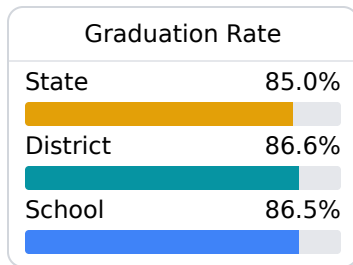

## Taylorsville Attendance Center

Smith County School District

324 HESTER STREET  
Taylorsville, MS 39168

Elcia Firle  
[elcia.firle@smithcountyschools.net](mailto:elcia.firle@smithcountyschools.net)

Due to the impact of COVID-19 on school closures in the 2019-20 school year and a waiver from the U.S. Department of Education, the Mississippi Department of Education (MDE) has no assessment and accountability data to report for the 2019-20 school year.