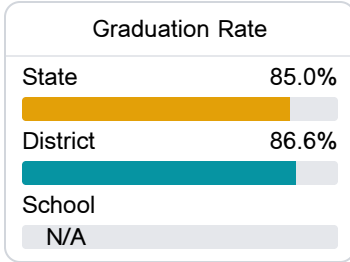

School Report Card 2019 - 2020

For more detailed information, please visit <https://msrc.mdek12.org>.

Raleigh Elementary School

Smith County School District

201 White Oak Avenue
Raleigh, MS 39153

Matt Hardin
matthew.hardin@smithcountyschools.net

Identified for **Additional Targeted Support and Improvement**

Due to the impact of COVID-19 on school closures in the 2019-20 school year and a waiver from the U.S. Department of Education, the Mississippi Department of Education (MDE) has no assessment and accountability data to report for the 2019-20 school year.

Teacher Data

35.4

Teachers

83.1%

Experienced Teachers

2.8%

Provisional Teachers

97.6%

In-Field Teachers