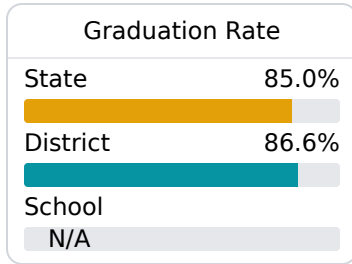

Raleigh Elementary School

Smith County School District

201 White Oak Avenue
Raleigh, MS 39153

Matt Hardin
matthew.hardin@smithcountyschools.net

Identified for **Additional Targeted Support and Improvement**

Due to the impact of COVID-19 on school closures in the 2019-20 school year and a waiver from the U.S. Department of Education, the Mississippi Department of Education (MDE) has no assessment and accountability data to report for the 2019-20 school year.

Teacher Data

35.4

Teachers

83.1%

Experienced Teachers

2.8%

Provisional Teachers

97.6%

In-Field Teachers