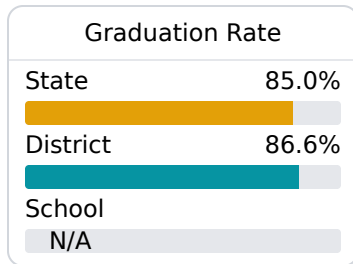

Raleigh Elementary School

Smith County School District

201 White Oak Avenue
Raleigh, MS 39153

Matt Hardin
matthew.hardin@smithcountyschools.net

Identified for **Additional Targeted Support and Improvement**

Due to the impact of COVID-19 on school closures in the 2019-20 school year and a waiver from the U.S. Department of Education, the Mississippi Department of Education (MDE) has no assessment and accountability data to report for the 2019-20 school year.

Teacher Data

35.4

Teachers

83.1%

Experienced Teachers

2.8%

Provisional Teachers

97.6%

In-Field Teachers