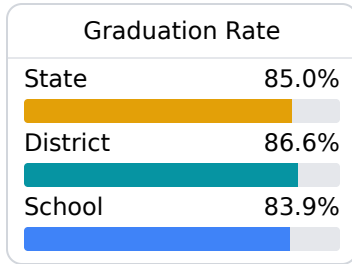

## Raleigh High School

Smith County School District

491 MAGNOLIA DRIVE  
Raleigh, MS 39153

Staci Hughes  
staci.hughes@smithcountyschools.net

Identified for **Targeted Support and Improvement**

Due to the impact of COVID-19 on school closures in the 2019-20 school year and a waiver from the U.S. Department of Education, the Mississippi Department of Education (MDE) has no assessment and accountability data to report for the 2019-20 school year.