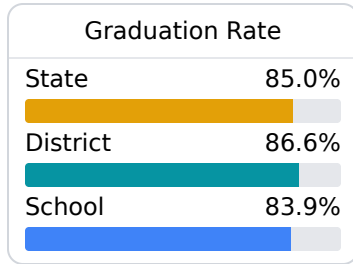

Raleigh High School Smith County School District

 491 MAGNOLIA DRIVE
Raleigh, MS 39153

 Staci Hughes
staci.hughes@smithcountyschools.net

Identified for **Targeted Support and Improvement**

Due to the impact of COVID-19 on school closures in the 2019-20 school year and a waiver from the U.S. Department of Education, the Mississippi Department of Education (MDE) has no assessment and accountability data to report for the 2019-20 school year.