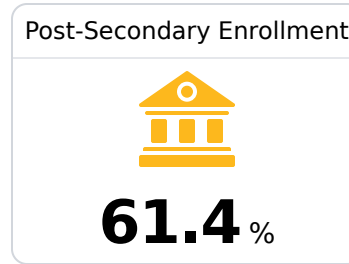

Raleigh High School Smith County School District

 491 MAGNOLIA DRIVE
Raleigh, MS 39153

 Staci Hughes
staci.hughes@smithcountyschools.net

Identified for **Targeted Support and Improvement**

Due to the impact of COVID-19 on school closures in the 2019-20 school year and a waiver from the U.S. Department of Education, the Mississippi Department of Education (MDE) has no assessment and accountability data to report for the 2019-20 school year.