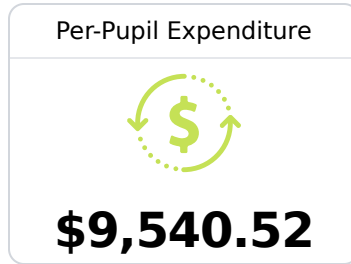

## Raleigh High School

Smith County School District

491 MAGNOLIA DRIVE  
Raleigh, MS 39153

Staci Hughes  
staci.hughes@smithcountyschools.net

Identified for **Targeted Support and Improvement**

Due to the impact of COVID-19 on school closures in the 2019-20 school year and a waiver from the U.S. Department of Education, the Mississippi Department of Education (MDE) has no assessment and accountability data to report for the 2019-20 school year.