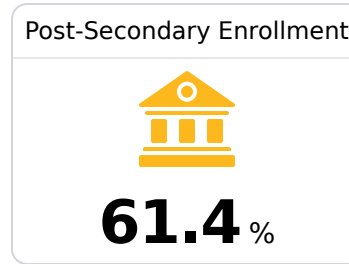

## Raleigh High School

Smith County School District

491 MAGNOLIA DRIVE  
Raleigh, MS 39153

Staci Hughes  
staci.hughes@smithcountyschools.net

Identified for **Targeted Support and Improvement**

Due to the impact of COVID-19 on school closures in the 2019-20 school year and a waiver from the U.S. Department of Education, the Mississippi Department of Education (MDE) has no assessment and accountability data to report for the 2019-20 school year.