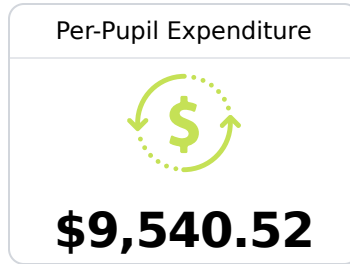

Raleigh High School Smith County School District

 491 MAGNOLIA DRIVE
Raleigh, MS 39153

 Staci Hughes
staci.hughes@smithcountyschools.net

Identified for **Targeted Support and Improvement**

Due to the impact of COVID-19 on school closures in the 2019-20 school year and a waiver from the U.S. Department of Education, the Mississippi Department of Education (MDE) has no assessment and accountability data to report for the 2019-20 school year.