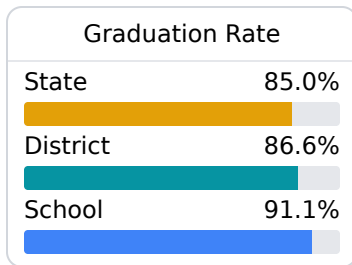

B Mize Attendance Center Smith County School District

 125 SCHOOL DR
Mize, MS 39116

 JOHN KING
john.king@smithcountyschools.net

Due to the impact of COVID-19 on school closures in the 2019-20 school year and a waiver from the U.S. Department of Education, the Mississippi Department of Education (MDE) has no assessment and accountability data to report for the 2019-20 school year.