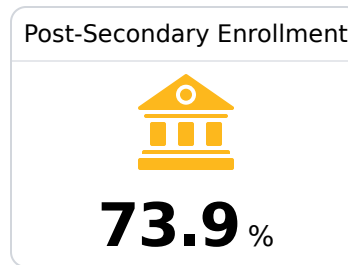

B Mize Attendance Center Smith County School District

 125 SCHOOL DR
Mize, MS 39116

 JOHN KING
john.king@smithcountyschools.net

Due to the impact of COVID-19 on school closures in the 2019-20 school year and a waiver from the U.S. Department of Education, the Mississippi Department of Education (MDE) has no assessment and accountability data to report for the 2019-20 school year.