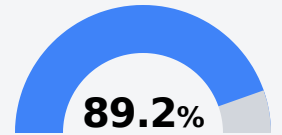

Teacher Data

35.4

Teachers

Experienced Teachers