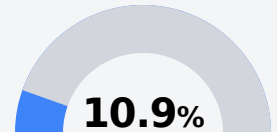

Provisional Teachers