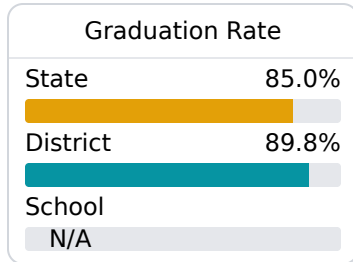

D Mendenhall Junior High School

Simpson County School District

 733 Dixie Avenue
Mendenhall, MS 39114

 Dr. Maron Lacey
mlacey@simpson.k12.ms.us

Identified for **Targeted Support and Improvement**

Due to the impact of COVID-19 on school closures in the 2019-20 school year and a waiver from the U.S. Department of Education, the Mississippi Department of Education (MDE) has no assessment and accountability data to report for the 2019-20 school year.