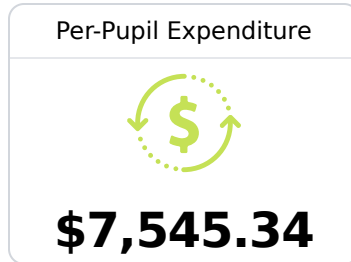

D Mendenhall Junior High School

Simpson County School District

 733 Dixie Avenue
Mendenhall, MS 39114

 Dr. Maron Lacey
mlacey@simpson.k12.ms.us

Identified for **Targeted Support and Improvement**

Due to the impact of COVID-19 on school closures in the 2019-20 school year and a waiver from the U.S. Department of Education, the Mississippi Department of Education (MDE) has no assessment and accountability data to report for the 2019-20 school year.