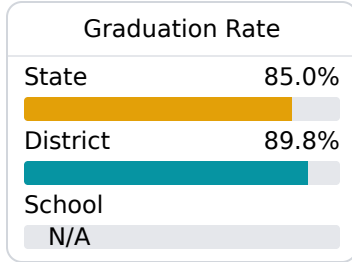

D Mendenhall Junior High School

Simpson County School District

 733 Dixie Avenue
Mendenhall, MS 39114

 Dr. Maron Lacey
mlacey@simpson.k12.ms.us

Identified for **Targeted Support and Improvement**

Due to the impact of COVID-19 on school closures in the 2019-20 school year and a waiver from the U.S. Department of Education, the Mississippi Department of Education (MDE) has no assessment and accountability data to report for the 2019-20 school year.