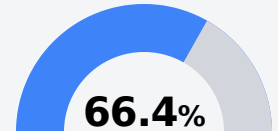

Teacher Data

27.6

Teachers

Experienced Teachers