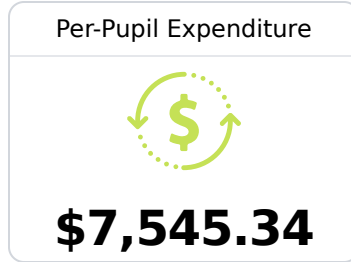

D Mendenhall Junior High School

Simpson County School District

 733 Dixie Avenue
Mendenhall, MS 39114

 Dr. Maron Lacey
mlacey@simpson.k12.ms.us

Identified for **Targeted Support and Improvement**

Due to the impact of COVID-19 on school closures in the 2019-20 school year and a waiver from the U.S. Department of Education, the Mississippi Department of Education (MDE) has no assessment and accountability data to report for the 2019-20 school year.