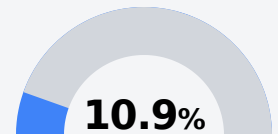

Provisional Teachers