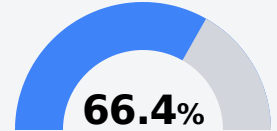

Teacher Data

27.6

Teachers

Experienced Teachers