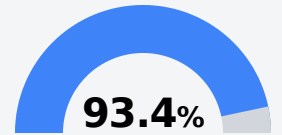

Teacher Data

29.6

Teachers

Experienced Teachers