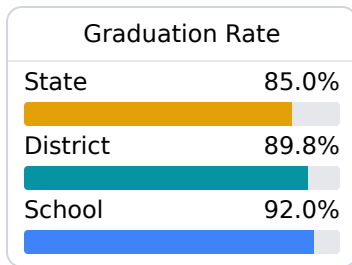

Mendenhall High School

Simpson County School District

207 Circle Drive
Mendenhall, MS 39114

Dr. Kenitra Ezi
kezi@simpson.k12.ms.us

Due to the impact of COVID-19 on school closures in the 2019-20 school year and a waiver from the U.S. Department of Education, the Mississippi Department of Education (MDE) has no assessment and accountability data to report for the 2019-20 school year.