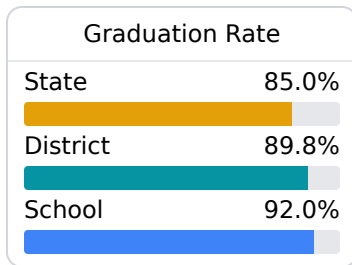

## Mendenhall High School

Simpson County School District

207 Circle Drive  
Mendenhall, MS 39114

Dr. Kenitra Ezi  
kezi@simpson.k12.ms.us

Due to the impact of COVID-19 on school closures in the 2019-20 school year and a waiver from the U.S. Department of Education, the Mississippi Department of Education (MDE) has no assessment and accountability data to report for the 2019-20 school year.