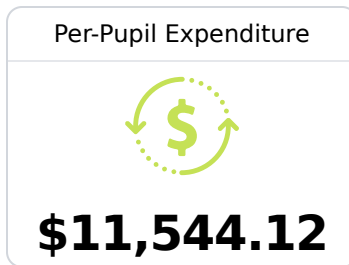

Mendenhall High School

Simpson County School District

207 Circle Drive
Mendenhall, MS 39114

Dr. Kenitra Ezi
kezi@simpson.k12.ms.us

Due to the impact of COVID-19 on school closures in the 2019-20 school year and a waiver from the U.S. Department of Education, the Mississippi Department of Education (MDE) has no assessment and accountability data to report for the 2019-20 school year.