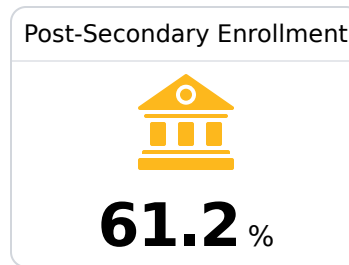

## Mendenhall High School

Simpson County School District

207 Circle Drive  
Mendenhall, MS 39114

Dr. Kenitra Ezi  
kezi@simpson.k12.ms.us

Due to the impact of COVID-19 on school closures in the 2019-20 school year and a waiver from the U.S. Department of Education, the Mississippi Department of Education (MDE) has no assessment and accountability data to report for the 2019-20 school year.