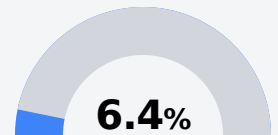

Provisional Teachers