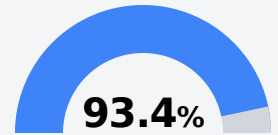

Teacher Data

29.6

Teachers

Experienced Teachers