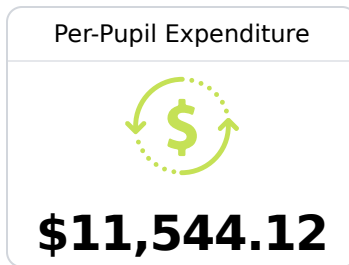

## Mendenhall High School

Simpson County School District

207 Circle Drive  
Mendenhall, MS 39114

Dr. Kenitra Ezi  
kezi@simpson.k12.ms.us

Due to the impact of COVID-19 on school closures in the 2019-20 school year and a waiver from the U.S. Department of Education, the Mississippi Department of Education (MDE) has no assessment and accountability data to report for the 2019-20 school year.