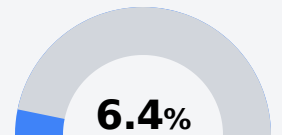

Provisional Teachers