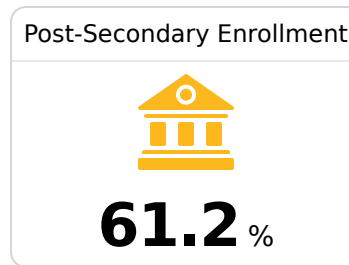

Mendenhall High School

Simpson County School District

207 Circle Drive
Mendenhall, MS 39114

Dr. Kenitra Ezi
kezi@simpson.k12.ms.us

Due to the impact of COVID-19 on school closures in the 2019-20 school year and a waiver from the U.S. Department of Education, the Mississippi Department of Education (MDE) has no assessment and accountability data to report for the 2019-20 school year.