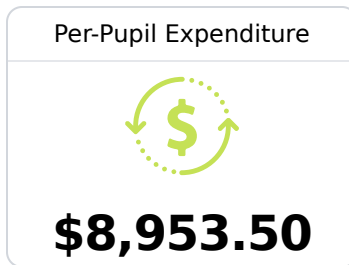

B Mendenhall Elementary School

Simpson County School District

814 East Street
Mendenhall, MS 39114

Tommy Brumfield
tbrumfield@simpson.k12.ms.us

Due to the impact of COVID-19 on school closures in the 2019-20 school year and a waiver from the U.S. Department of Education, the Mississippi Department of Education (MDE) has no assessment and accountability data to report for the 2019-20 school year.

Graduation Rate	
State	85.0%
District	89.8%
School	N/A

Teacher Data

32.3

Teachers

85.4%

Experienced Teachers

3.1%

Provisional Teachers

100.0%

In-Field Teachers