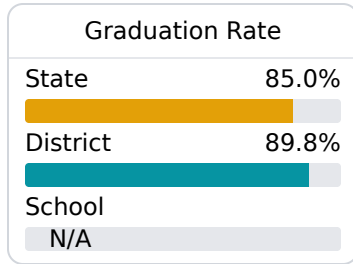

D Magee Middle School Simpson County School District

 413 Choctaw East Suite100
Magee, MS 39111

 Johnnie Barnes
jbarnes@simpson.k12.ms.us

Identified for **Additional Targeted Support and Improvement**

Due to the impact of COVID-19 on school closures in the 2019-20 school year and a waiver from the U.S. Department of Education, the Mississippi Department of Education (MDE) has no assessment and accountability data to report for the 2019-20 school year.