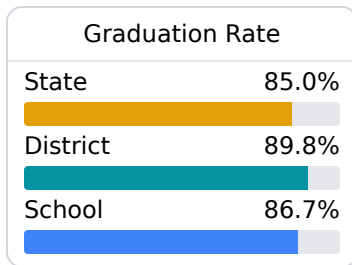

F Magee High School Simpson County School District

 501 E Choctaw Street
Magee, MS 39111

 Duriel Banks
dbanks@simpson.k12.ms.us

Due to the impact of COVID-19 on school closures in the 2019-20 school year and a waiver from the U.S. Department of Education, the Mississippi Department of Education (MDE) has no assessment and accountability data to report for the 2019-20 school year.