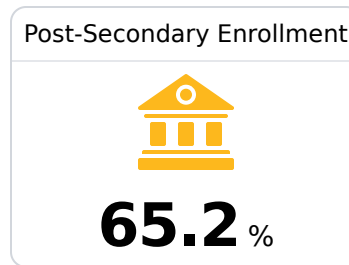

F Magee High School Simpson County School District

 501 E Choctaw Street
Magee, MS 39111

 Duriel Banks
dbanks@simpson.k12.ms.us

Due to the impact of COVID-19 on school closures in the 2019-20 school year and a waiver from the U.S. Department of Education, the Mississippi Department of Education (MDE) has no assessment and accountability data to report for the 2019-20 school year.