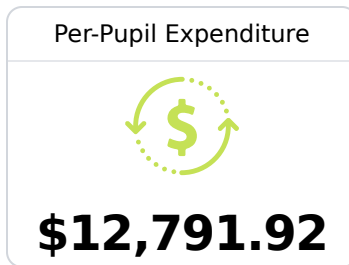

## Magee High School

Simpson County School District

 501 E Choctaw Street  
Magee, MS 39111

 Duriel Banks  
dbanks@simpson.k12.ms.us

Due to the impact of COVID-19 on school closures in the 2019-20 school year and a waiver from the U.S. Department of Education, the Mississippi Department of Education (MDE) has no assessment and accountability data to report for the 2019-20 school year.