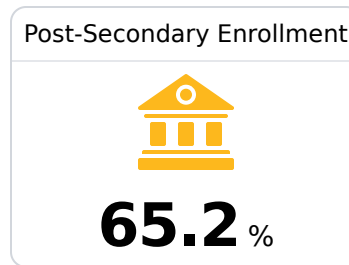

## Magee High School

Simpson County School District

 501 E Choctaw Street  
Magee, MS 39111

 Duriel Banks  
dbanks@simpson.k12.ms.us

Due to the impact of COVID-19 on school closures in the 2019-20 school year and a waiver from the U.S. Department of Education, the Mississippi Department of Education (MDE) has no assessment and accountability data to report for the 2019-20 school year.