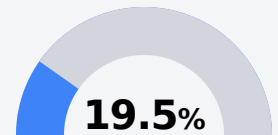

Provisional Teachers