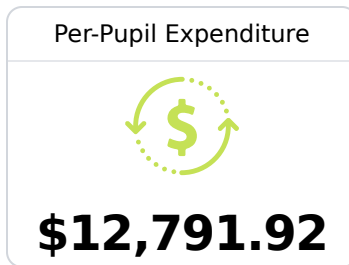

F Magee High School Simpson County School District

 501 E Choctaw Street
Magee, MS 39111

 Duriel Banks
dbanks@simpson.k12.ms.us

Due to the impact of COVID-19 on school closures in the 2019-20 school year and a waiver from the U.S. Department of Education, the Mississippi Department of Education (MDE) has no assessment and accountability data to report for the 2019-20 school year.