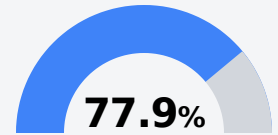

Teacher Data

25.8

Teachers

Experienced Teachers