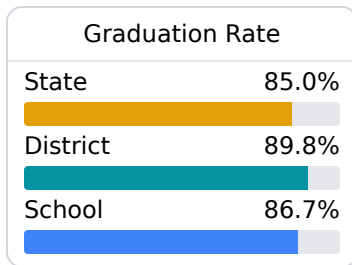

## Magee High School

Simpson County School District

 501 E Choctaw Street  
Magee, MS 39111

 Duriel Banks  
dbanks@simpson.k12.ms.us

Due to the impact of COVID-19 on school closures in the 2019-20 school year and a waiver from the U.S. Department of Education, the Mississippi Department of Education (MDE) has no assessment and accountability data to report for the 2019-20 school year.