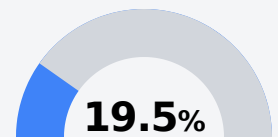

Provisional Teachers