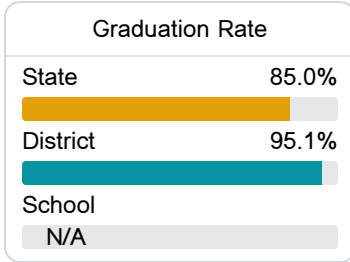

School Report Card 2019 - 2020

For more detailed information, please visit <https://msrc.mdek12.org>.

South Delta Middle School

South Delta School District

86 MIDDLE SCHOOL STREET
Anguilla, MS 38721

Timothy Ginn
timothyginn@sdelta.org

Identified for **Comprehensive Support and Improvement**

Due to the impact of COVID-19 on school closures in the 2019-20 school year and a waiver from the U.S. Department of Education, the Mississippi Department of Education (MDE) has no assessment and accountability data to report for the 2019-20 school year.

Teacher Data

10.8

Teachers

57.8%

Experienced Teachers

60.7%

Provisional Teachers

85.6%

In-Field Teachers