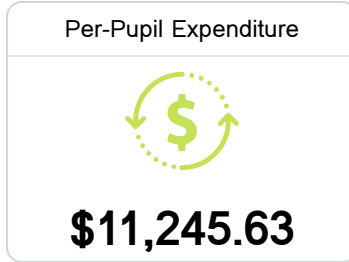

Identified for **Comprehensive Support and Improvement**

Due to the impact of COVID-19 on school closures in the 2019-20 school year and a waiver from the U.S. Department of Education, the Mississippi Department of Education (MDE) has no assessment and accountability data to report for the 2019-20 school year.