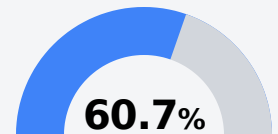

Provisional Teachers