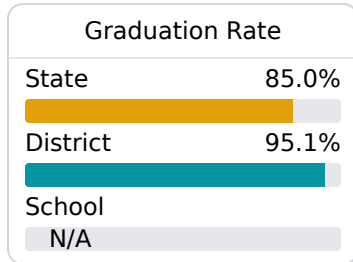

South Delta Middle School

South Delta School District

86 MIDDLE SCHOOL STREET
Anguilla, MS 38721

Deloris Williams
dwilliams@southdelta.k12.ms.us

Identified for **Comprehensive Support and Improvement**

Due to the impact of COVID-19 on school closures in the 2019-20 school year and a waiver from the U.S. Department of Education, the Mississippi Department of Education (MDE) has no assessment and accountability data to report for the 2019-20 school year.