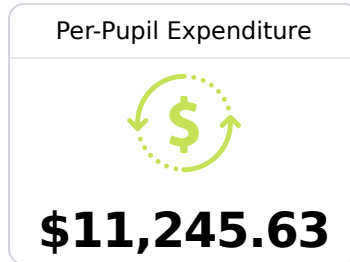

South Delta Middle School

South Delta School District

86 MIDDLE SCHOOL STREET
Anguilla, MS 38721

Deloris Williams
dwilliams@southdelta.k12.ms.us

Identified for **Comprehensive Support and Improvement**

Due to the impact of COVID-19 on school closures in the 2019-20 school year and a waiver from the U.S. Department of Education, the Mississippi Department of Education (MDE) has no assessment and accountability data to report for the 2019-20 school year.