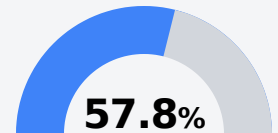

Teacher Data

10.8

Teachers

Experienced Teachers